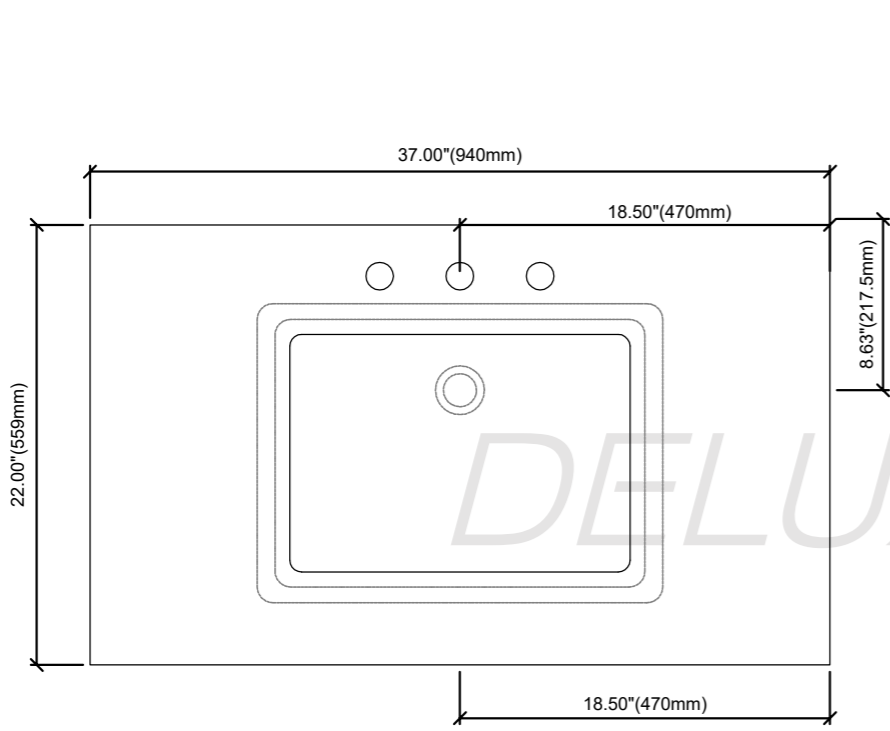

Elmira-36"Vanity combo drawing

TOP VIEW

FRONT VIEW

SIDE VIEW