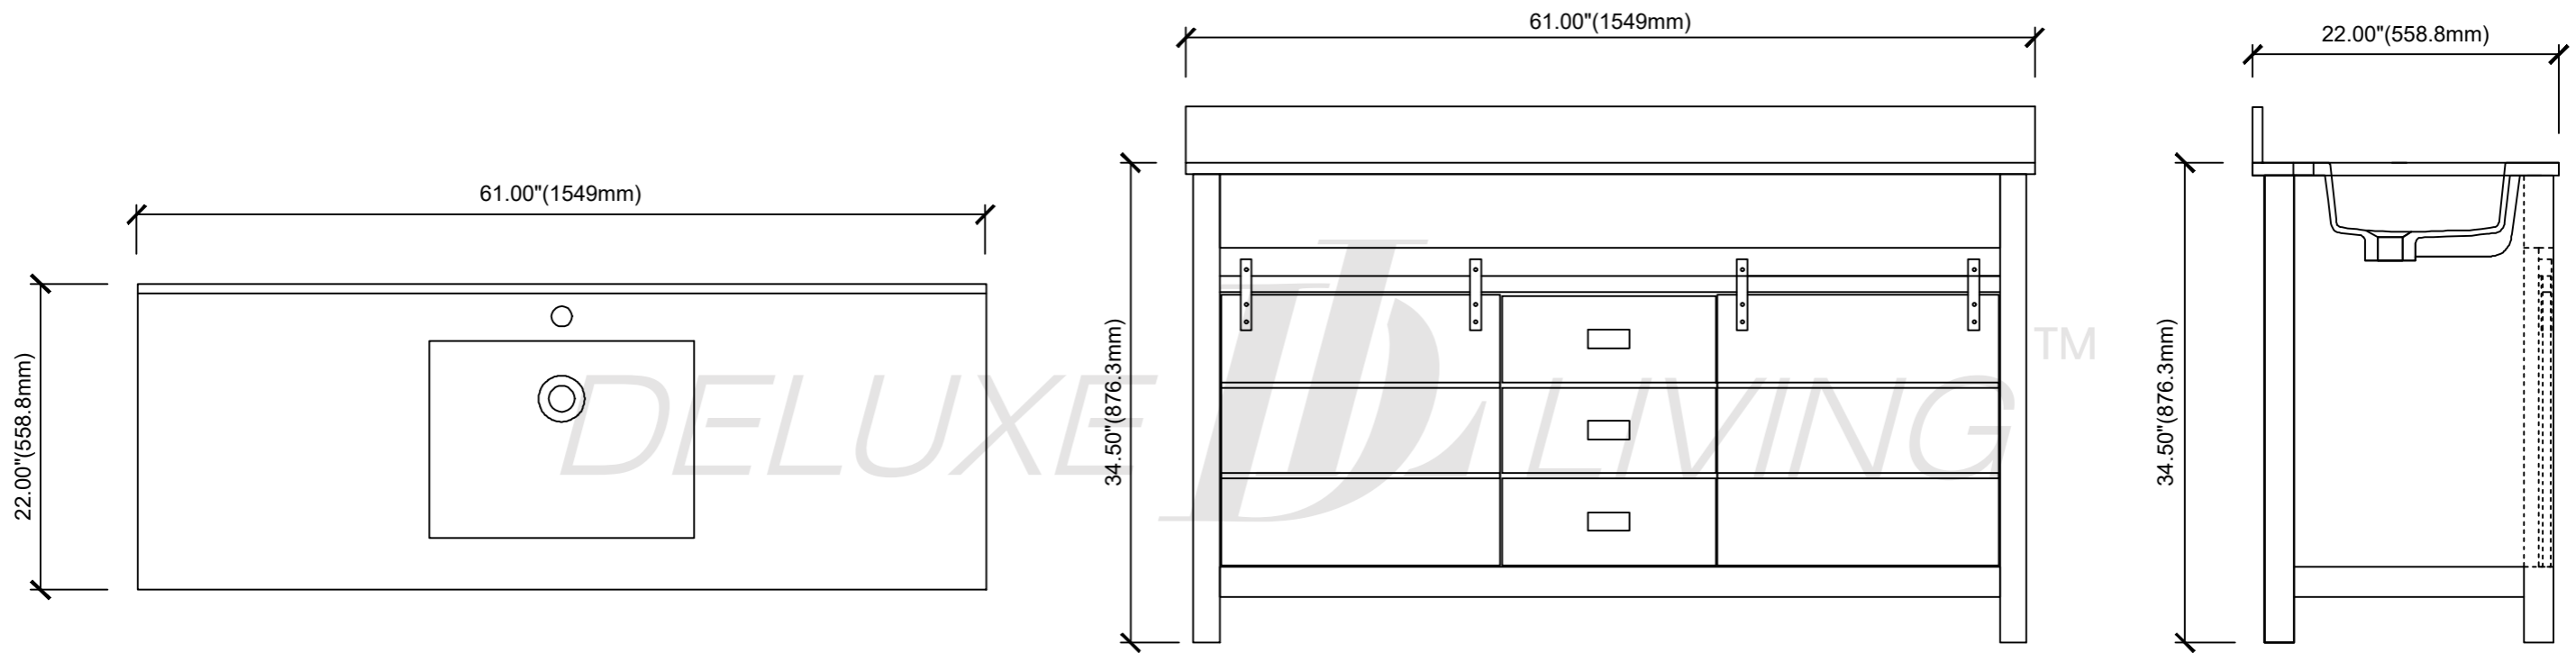

Alva-60"Vanity combo drawing

TOP VIEW

FRONT VIEW

SIDE VIEW