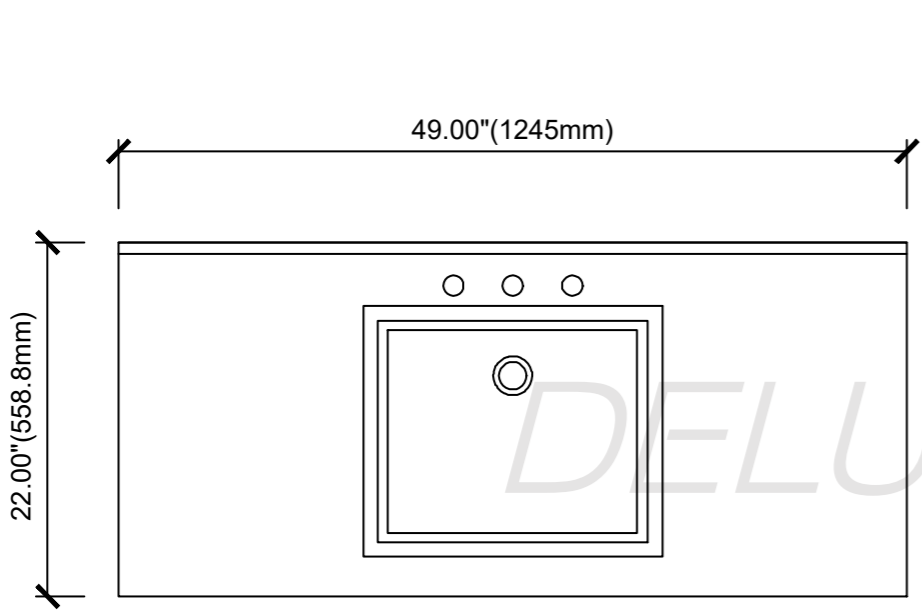

# Denton-48"Vanity combo drawing

TOP VIEW

FRONT VIEW

SIDE VIEW