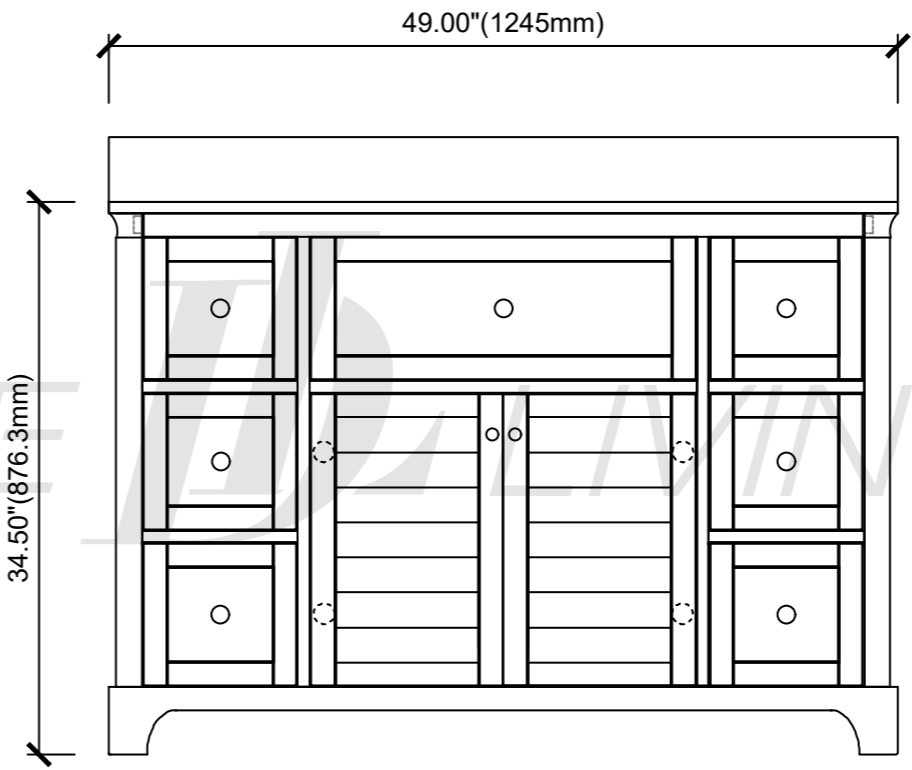

# Denton-48"Vanity combo drawing

TOP VIEW

FRONT VIEW

SIDE VIEW