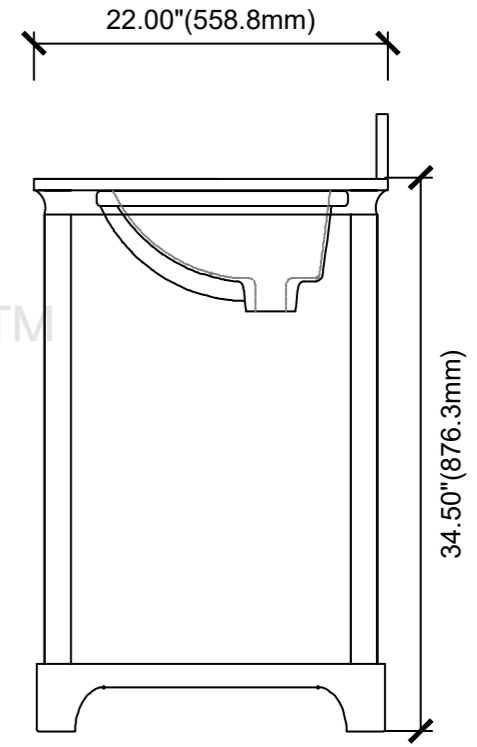

# Denton-48"Vanity combo drawing

TOP VIEW

FRONT VIEW

SIDE VIEW