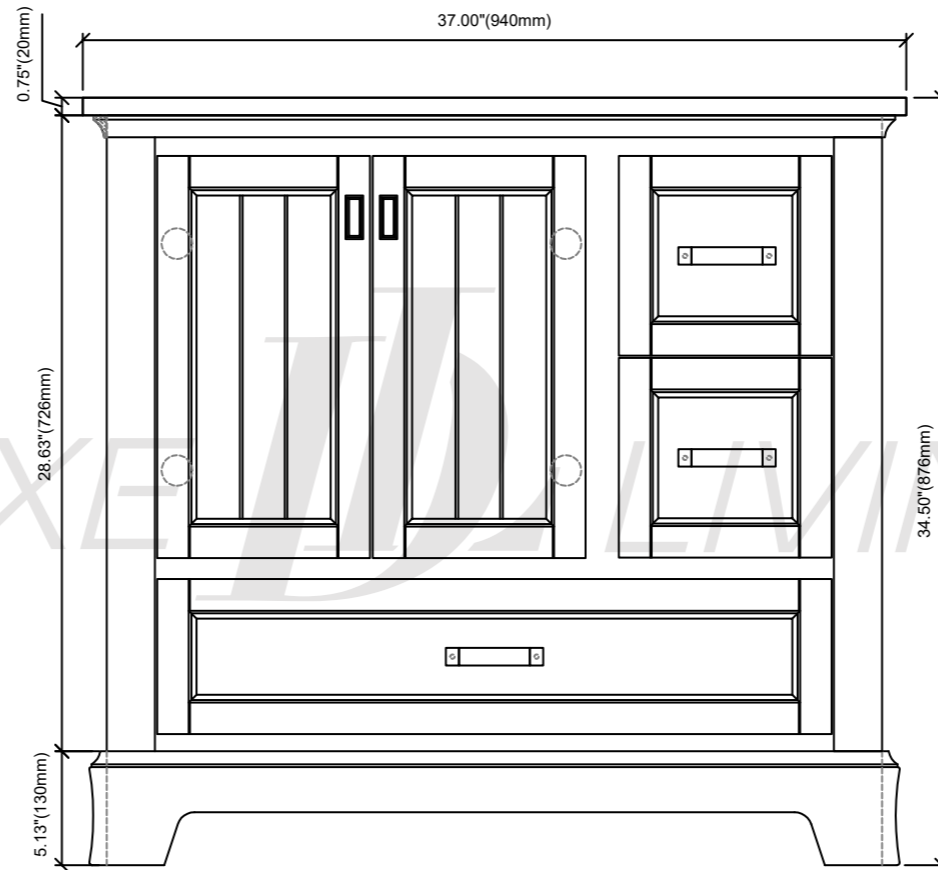

Hickory-36"Vanity combo drawing

TOP VIEW

FRONT VIEW

SIDE VIEW