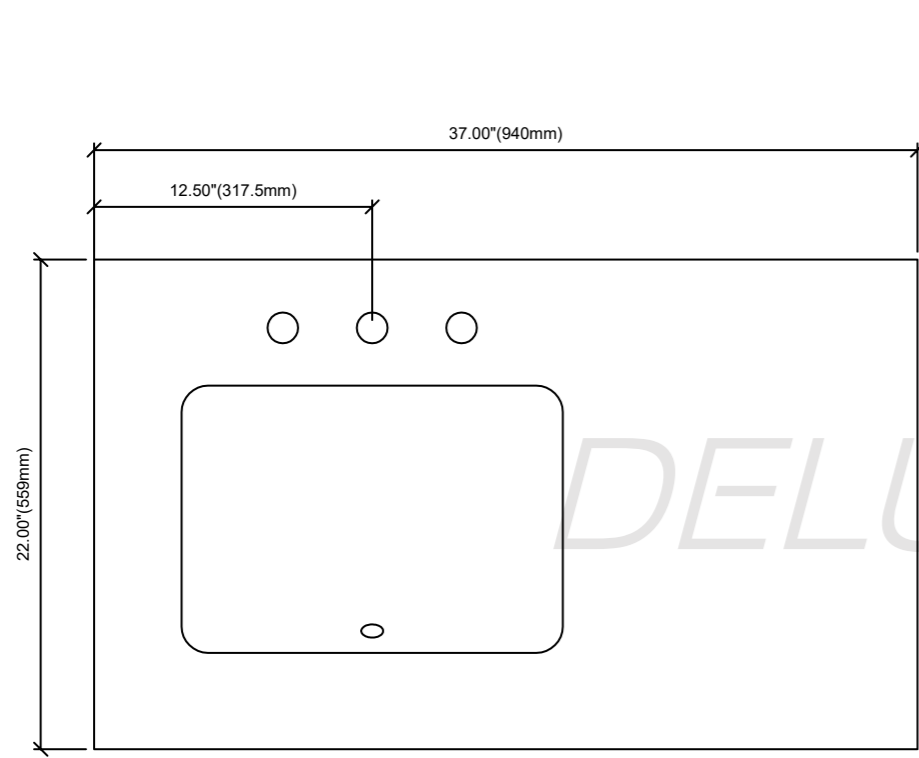

Hickory-36"Vanity combo drawing

TOP VIEW

FRONT VIEW

SIDE VIEW