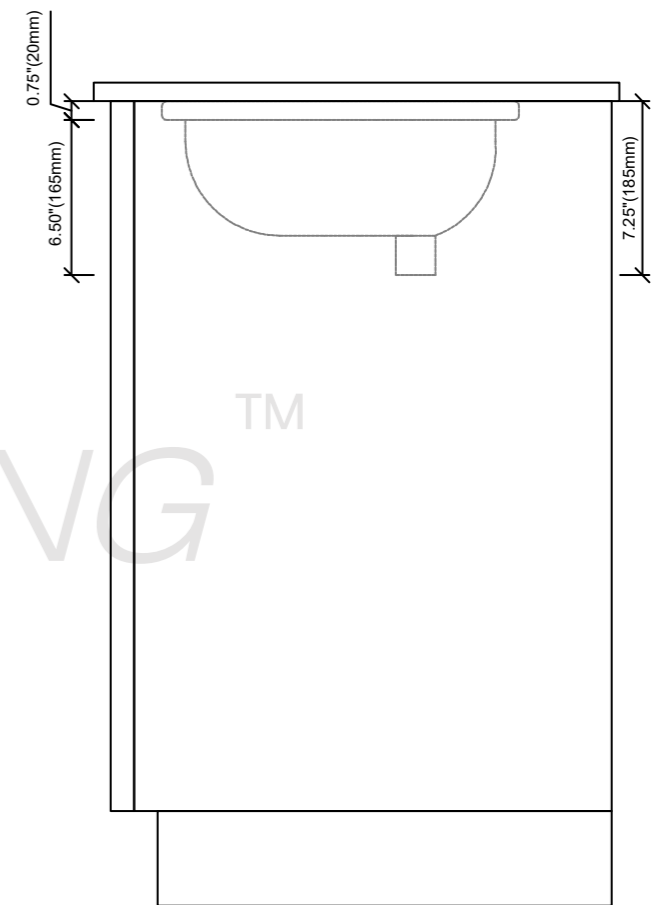

Oswego-30"Vanity combo drawing

TOP VIEW

FRONT VIEW

SIDE VIEW