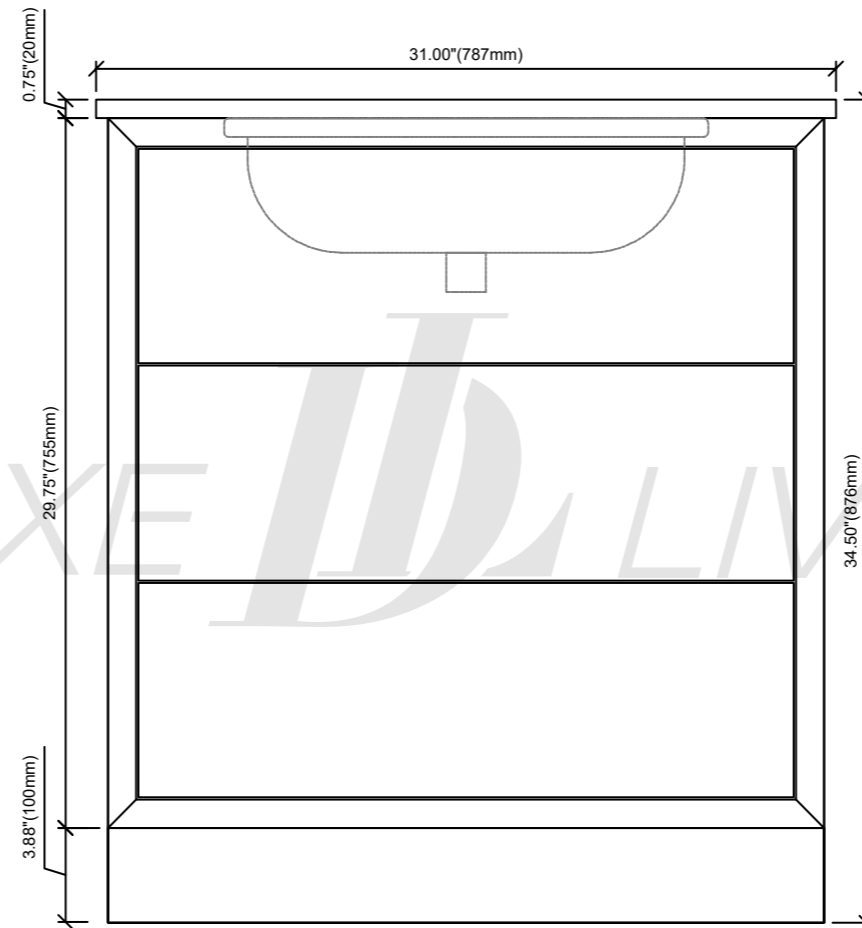

Oswego-30"Vanity combo drawing

TOP VIEW

FRONT VIEW

SIDE VIEW