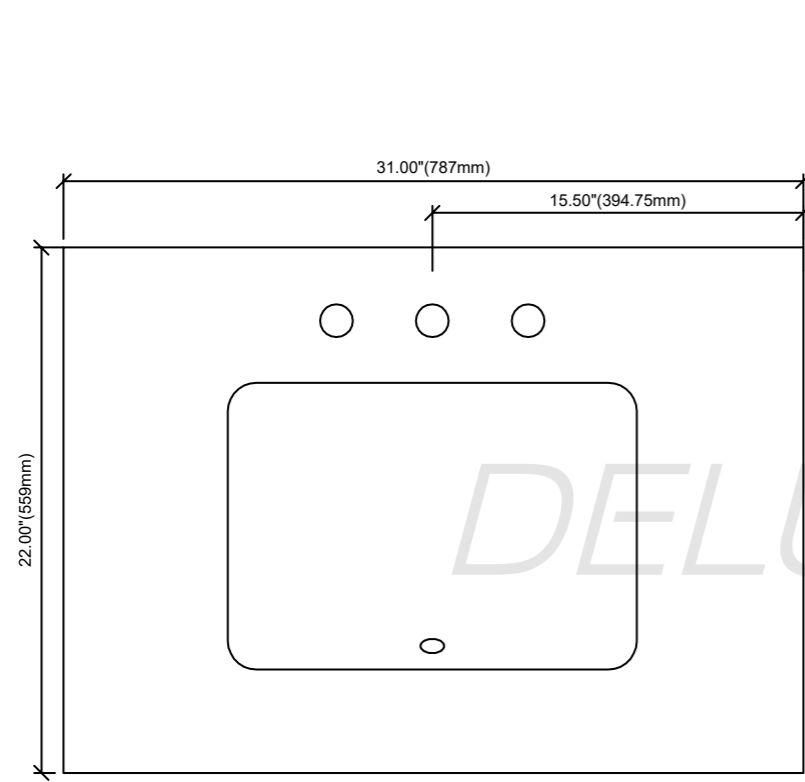

Oswego-30"Vanity combo drawing

TOP VIEW

FRONT VIEW

SIDE VIEW