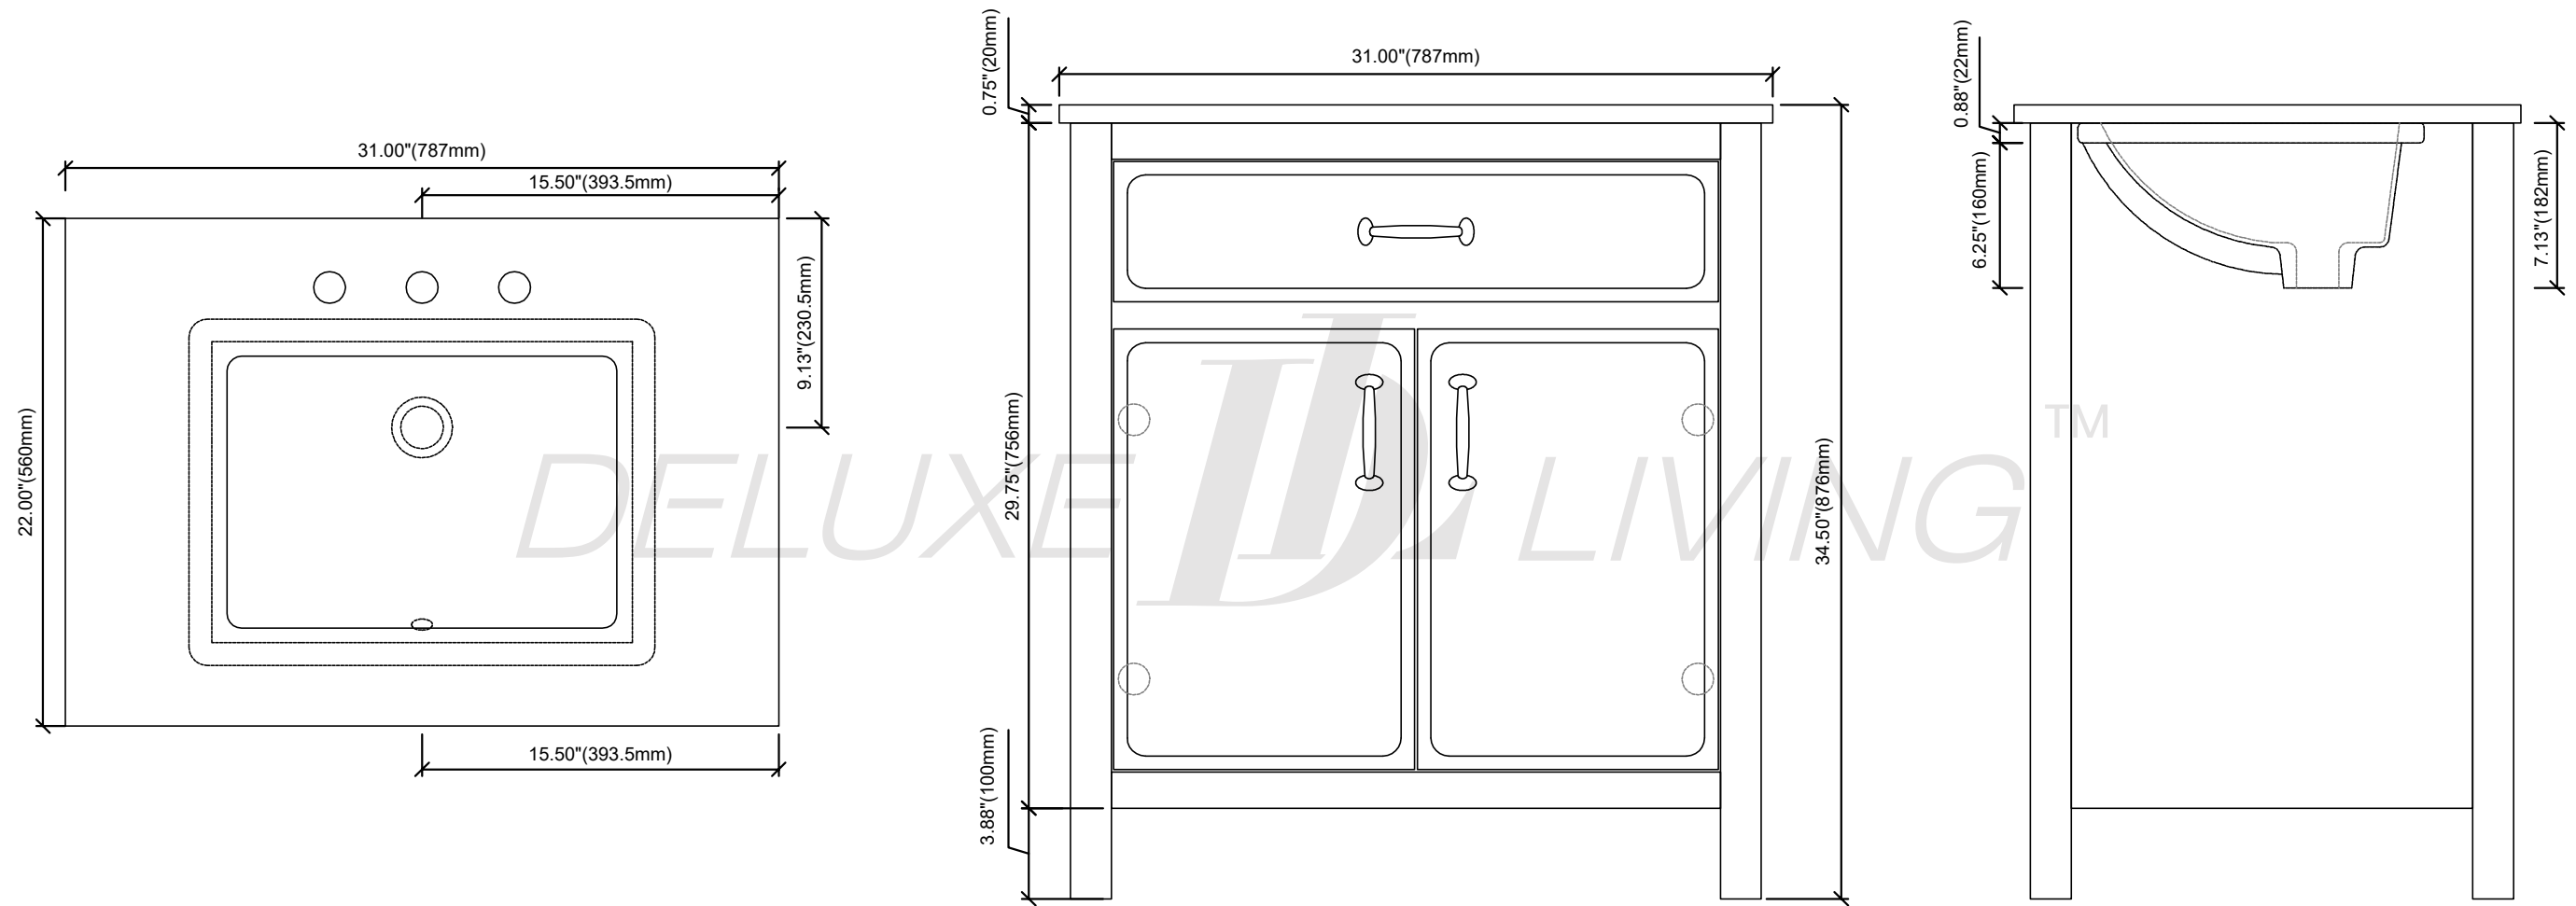

Morse-30"Vanity combo drawing

TOP VIEW

FRONT VIEW

SIDE VIEW