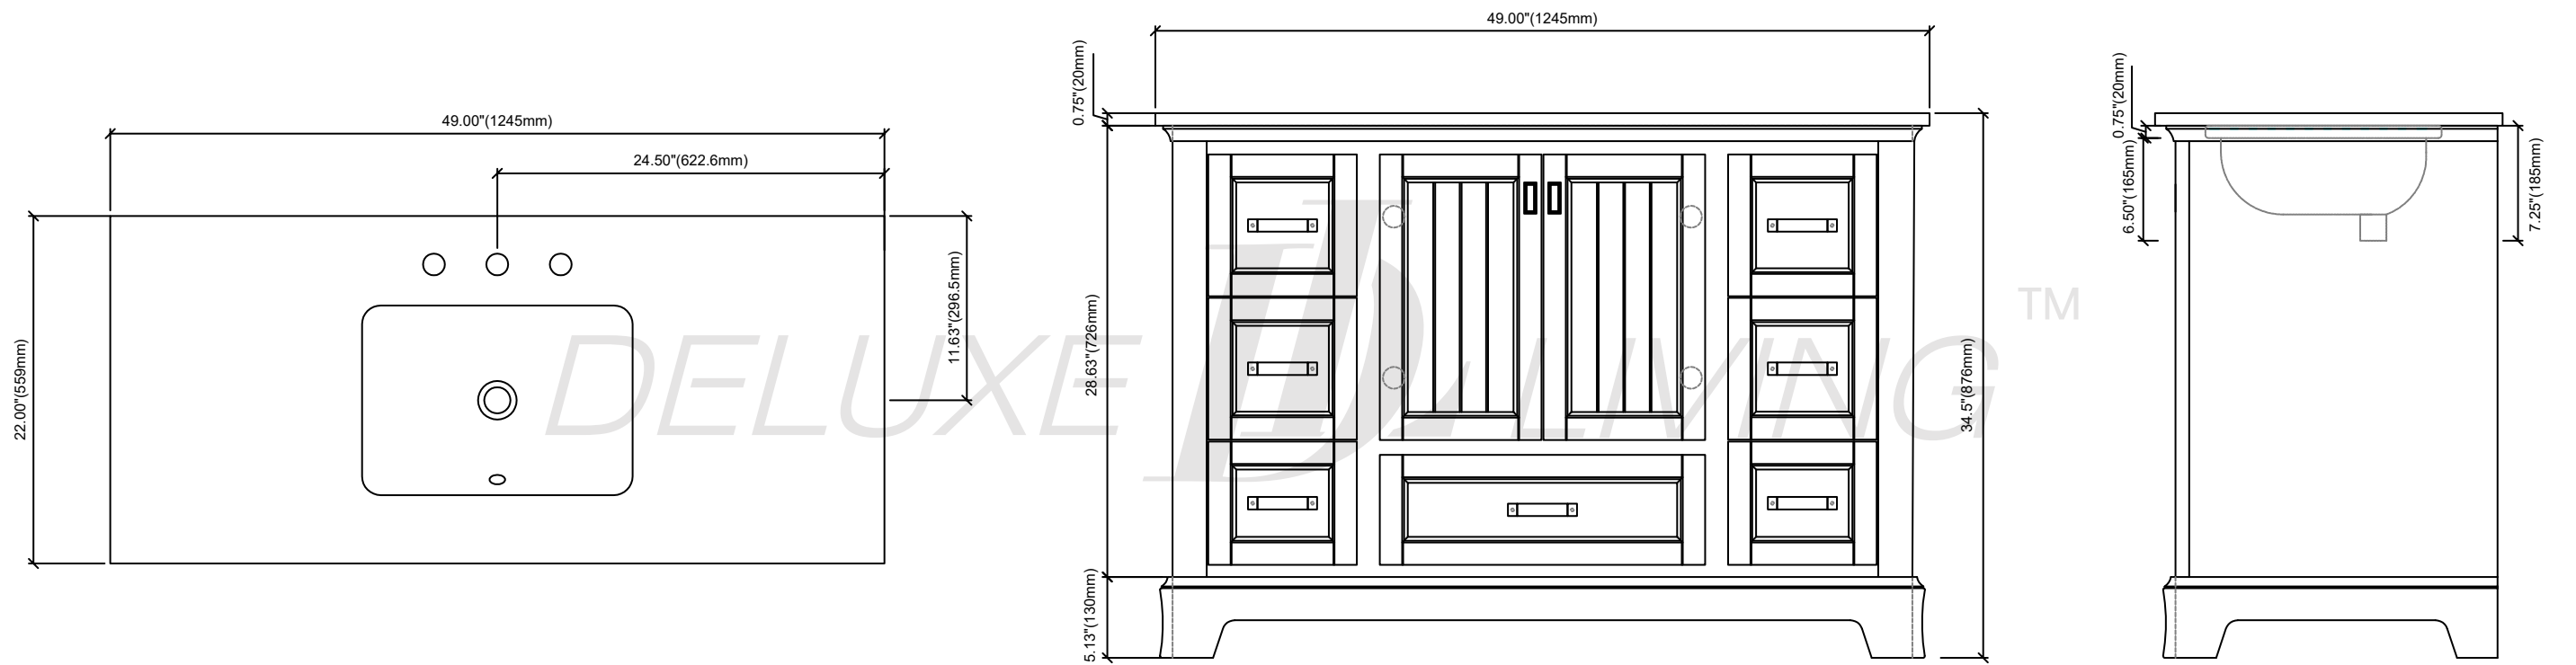

# Hickory-48"Vanity combo drawing

TOP VIEW

FRONT VIEW

SIDE VIEW