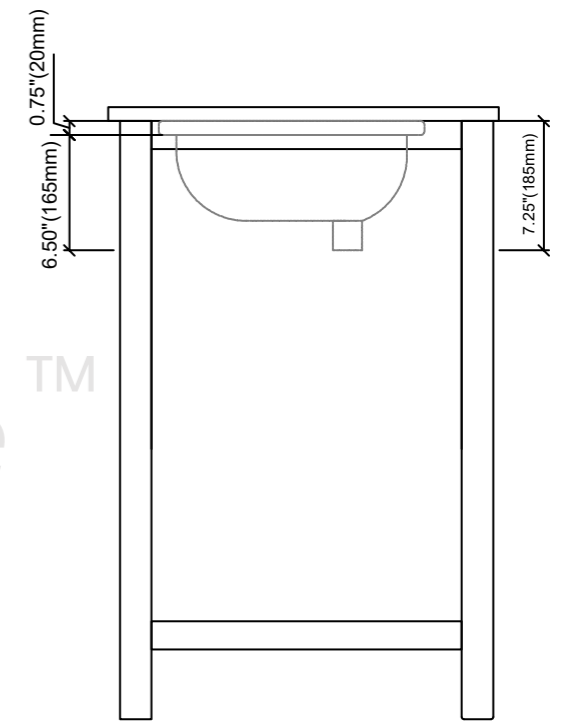

Erie-48"Vanity combo drawing

TOP VIEW

FRONT VIEW

SIDE VIEW