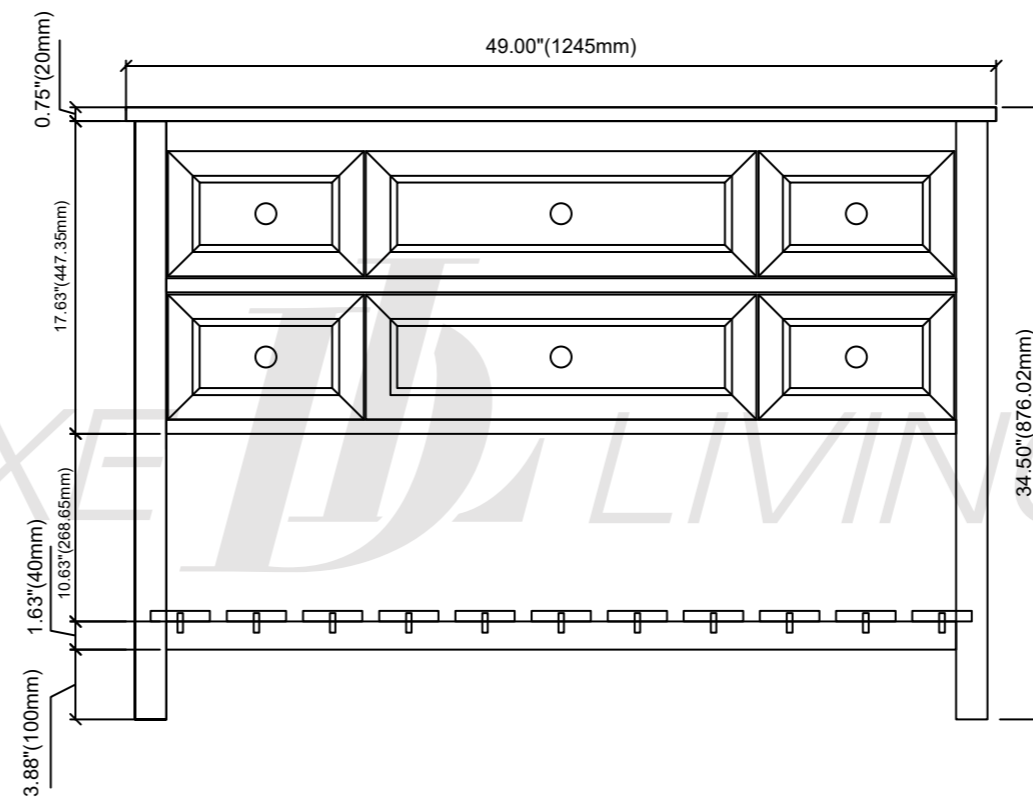

Erie-48"Vanity combo drawing

TOP VIEW

FRONT VIEW

SIDE VIEW