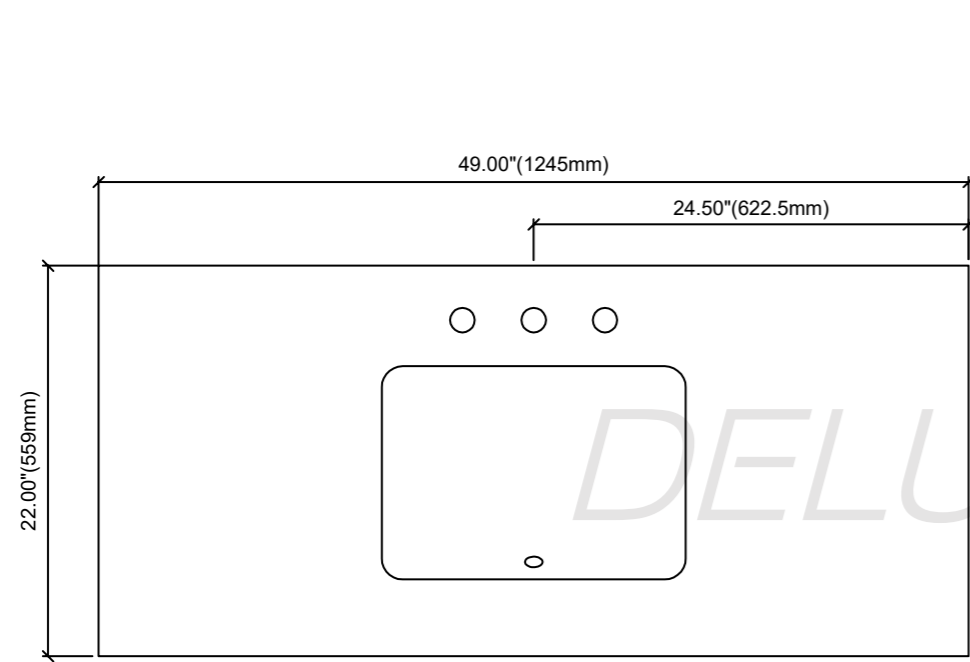

Erie-48"Vanity combo drawing

TOP VIEW

FRONT VIEW

SIDE VIEW