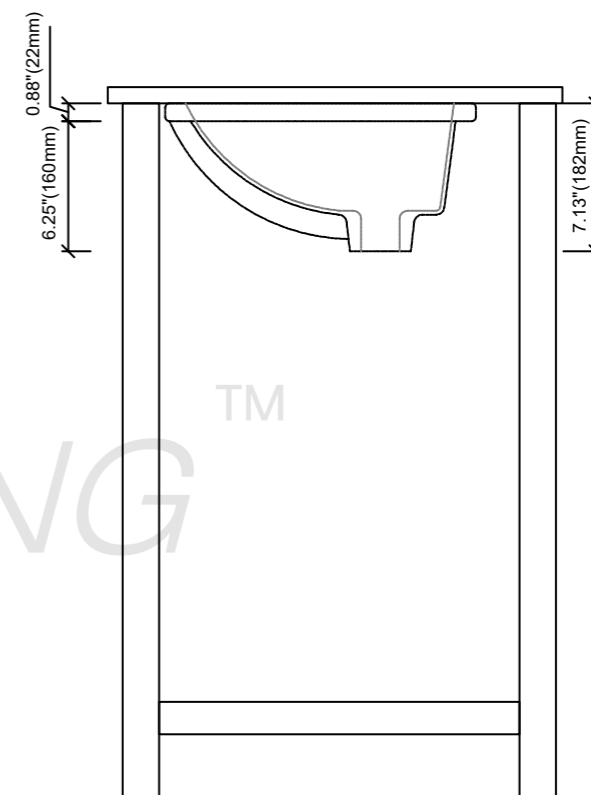

Corvallis-30"Vanity combo drawing

TOP VIEW

FRONT VIEW

SIDE VIEW