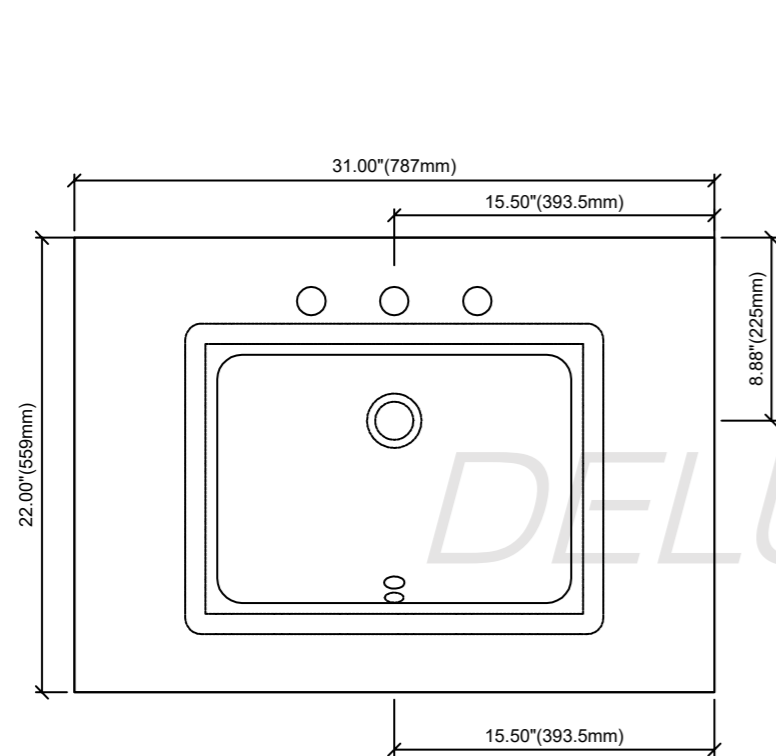

Corvallis-30"Vanity combo drawing

TOP VIEW

FRONT VIEW

SIDE VIEW