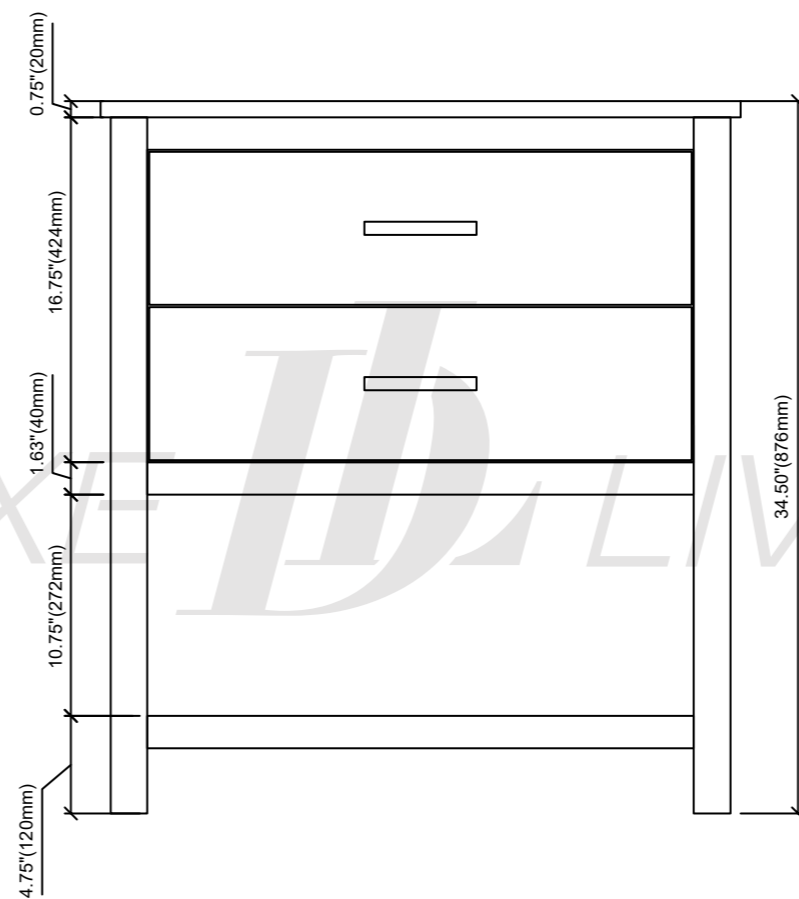

Corvallis-30"Vanity combo drawing

TOP VIEW

FRONT VIEW

SIDE VIEW