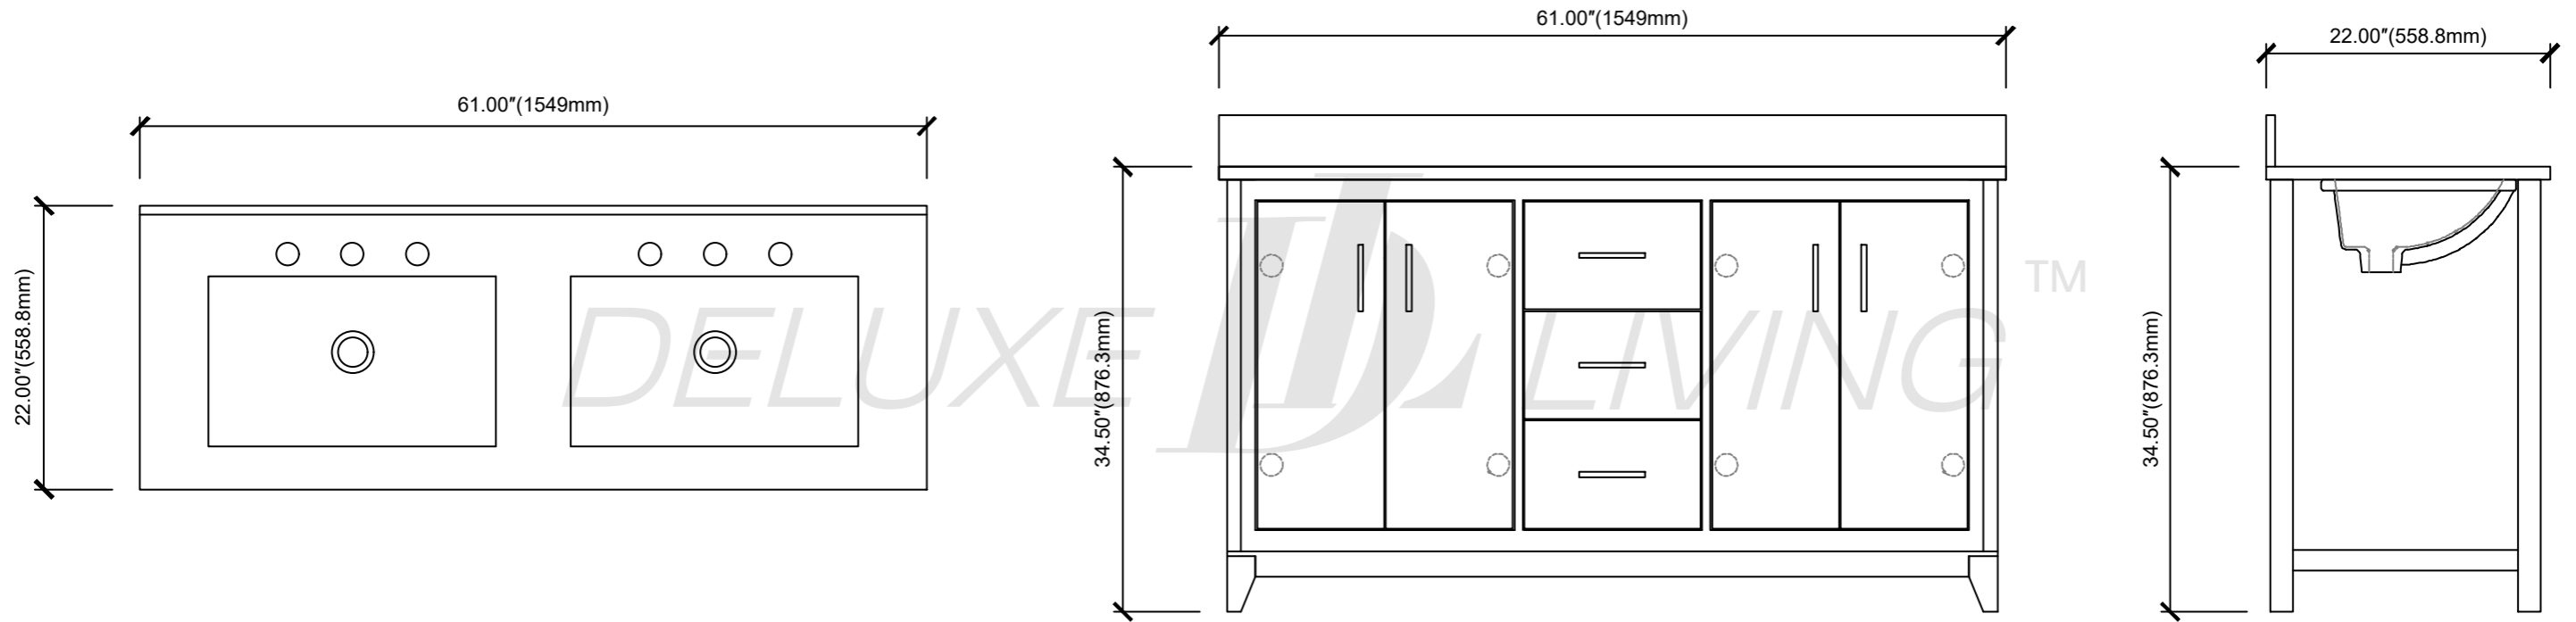

Trenton-60"Vanity combo drawing

TOP VIEW

FRONT VIEW

SIDE VIEW