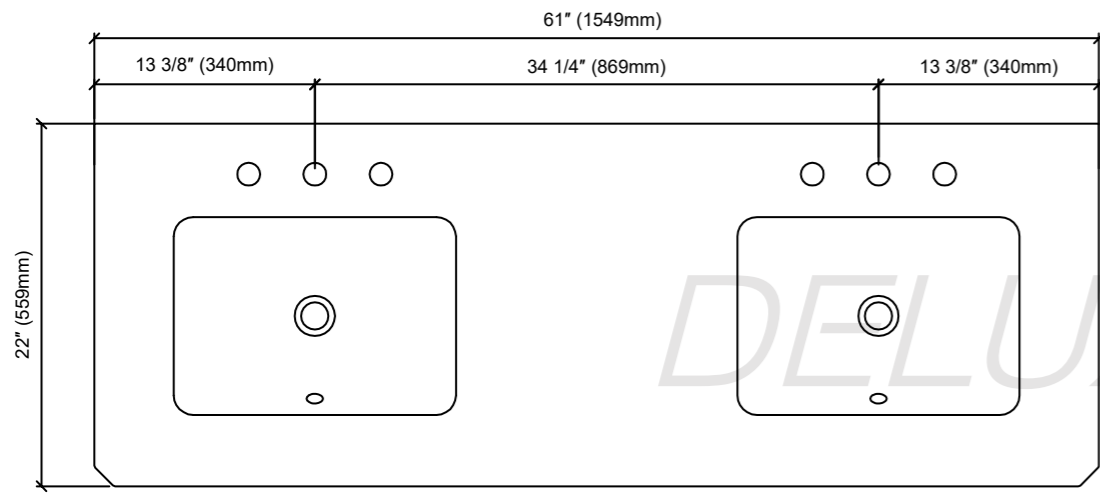

# Rawsonville-60"Vanity combo drawing

TOP VIEW

FRONT VIEW

SIDE VIEW