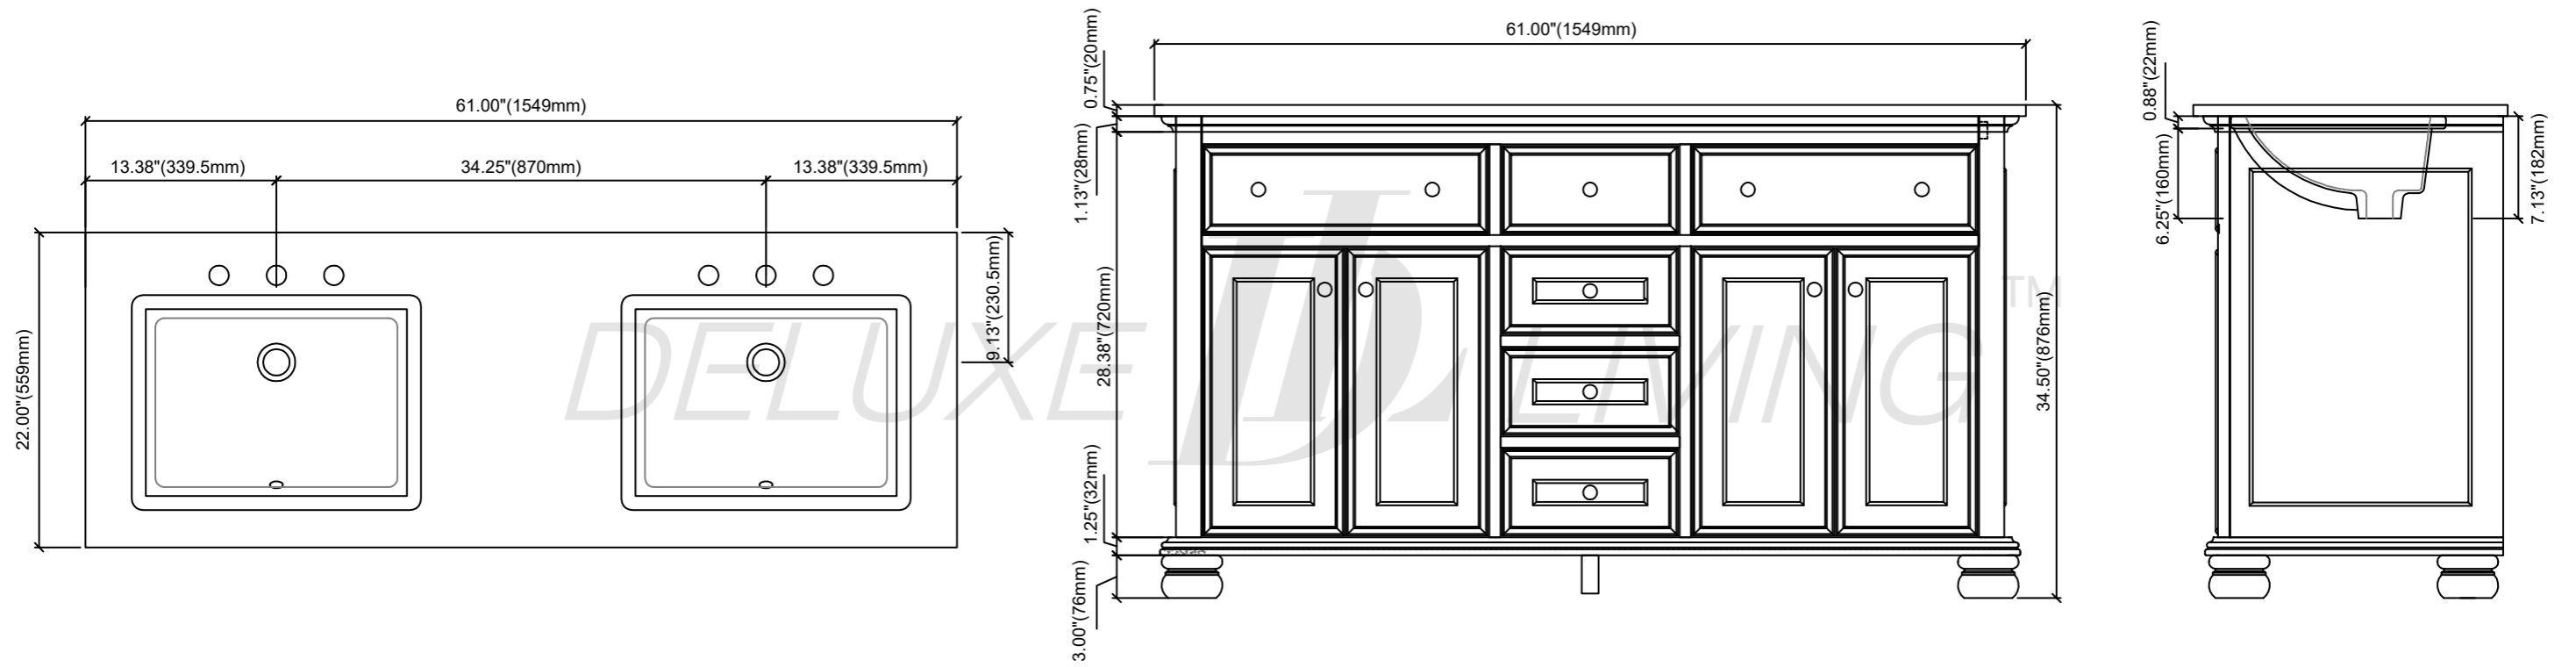

# Platteville-60"Vanity combo drawing

TOP VIEW

FRONT VIEW

SIDE VIEW