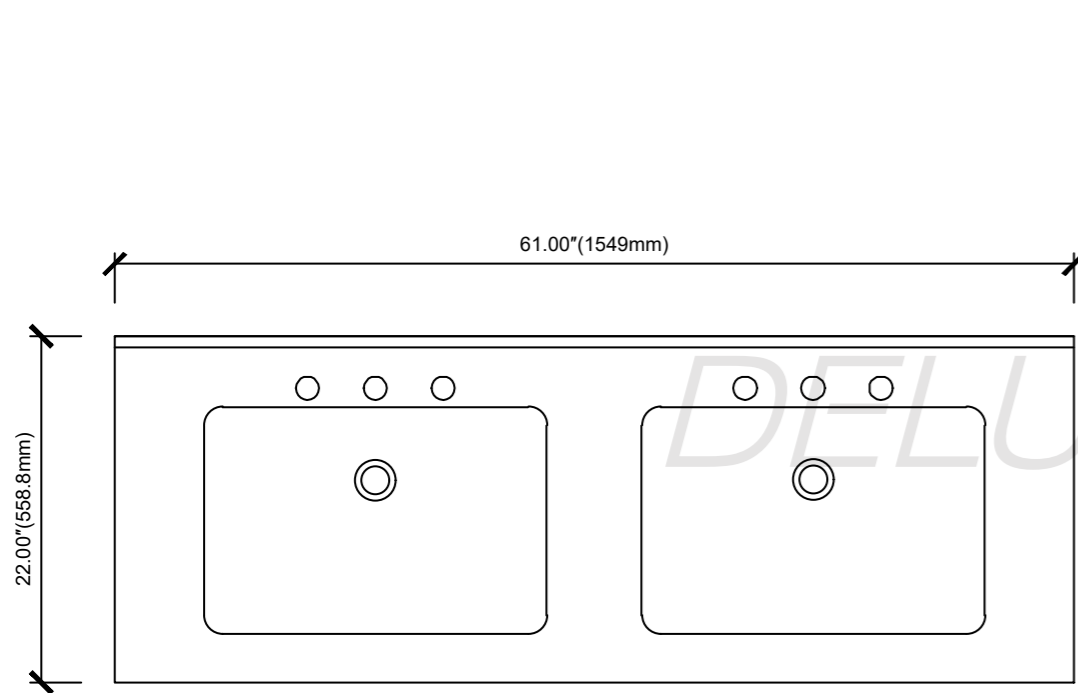

Utica-60"Vanity combo drawing

TOP VIEW

FRONT VIEW

SIDE VIEW