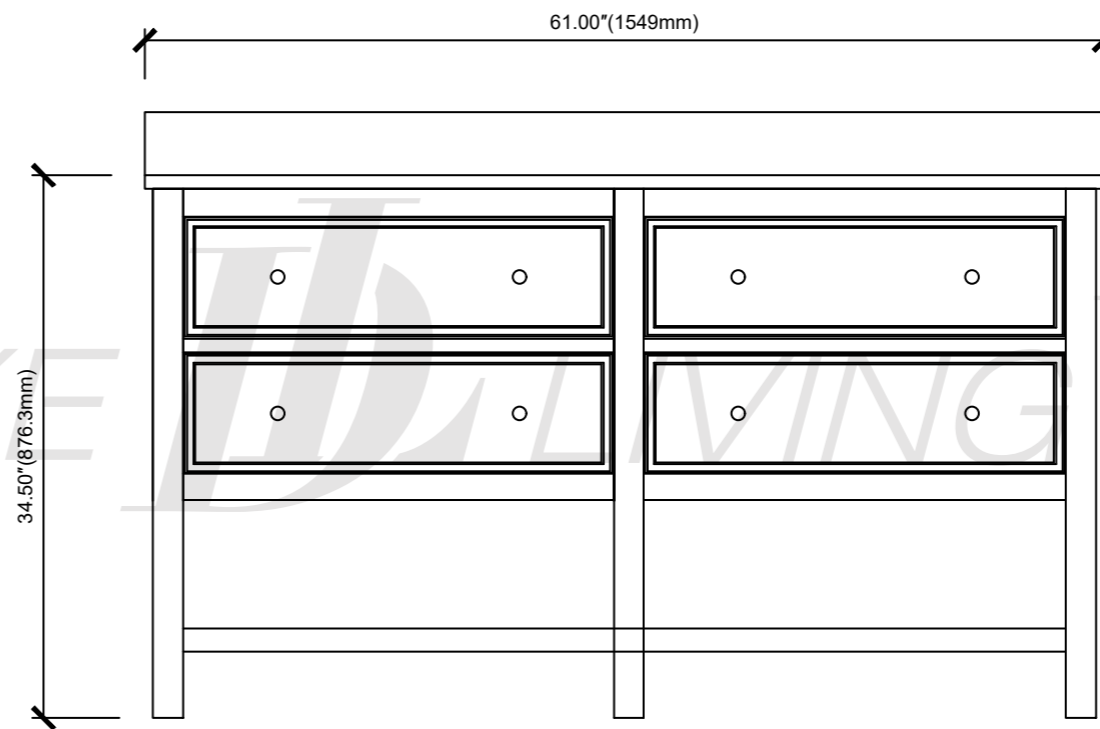

Utica-60"Vanity combo drawing

TOP VIEW

FRONT VIEW

SIDE VIEW