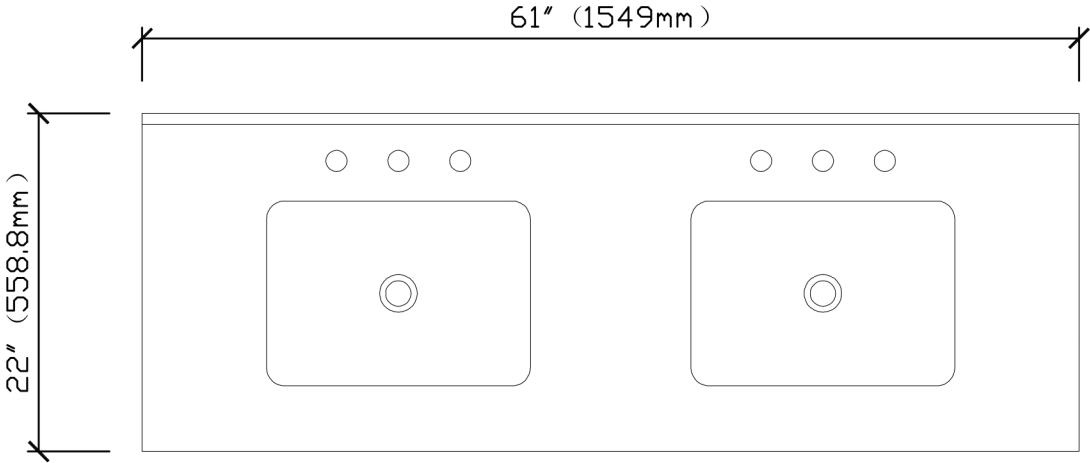

# 60-in Barrie Collection Vanity

TOP VIEW

FRONT VIEW

SIDE VIEW