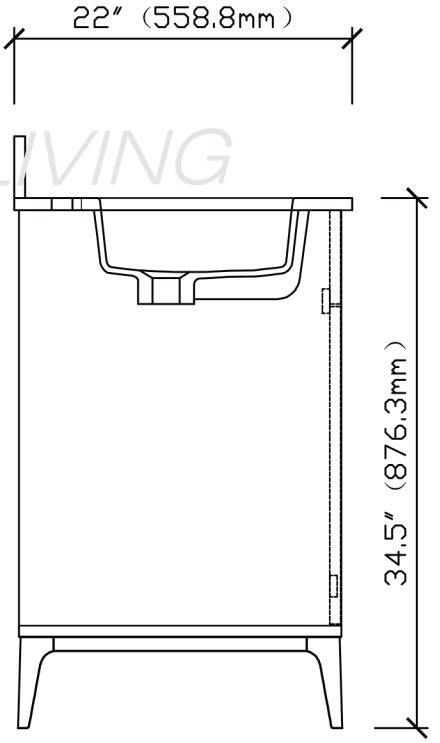

# 60-in Barrie Collection Vanity

TOP VIEW

FRONT VIEW

SIDE VIEW