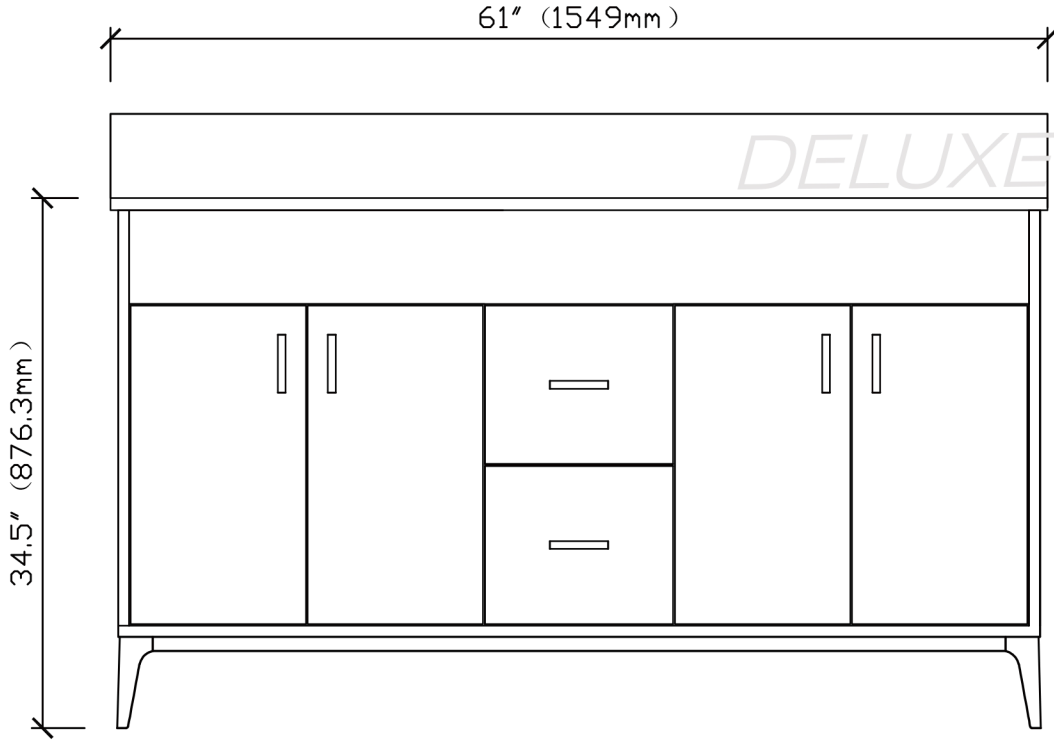

# 60-in Barrie Collection Vanity

TOP VIEW

FRONT VIEW

SIDE VIEW