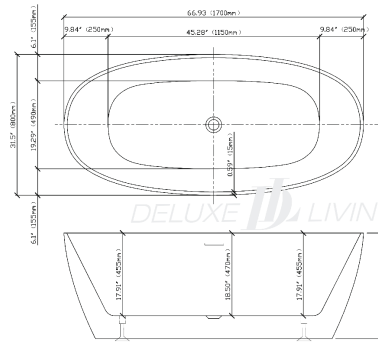

Freestanding Tub BT0008-B

TECHNICAL DRAWING REQUIREMENTS
BATHTUB

DELUXE  LIVING

Size : 66.9"W x 31.5"D x 24"H (1700*800*610mm)

Product name: Freestanding Tub BT0008-B

Model: BT0008-B

Size: 66.9"W x 31.5"D x 23.6"H

Product Features:

- Made of high-gloss acrylic
- Integrated overflow
- Come with a pop up drain
- UPC certified
- Center drain