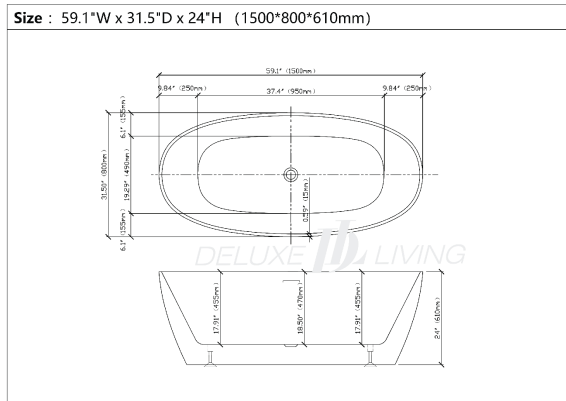

Freestanding Tub BT0008-A

TECHNICAL DRAWING REQUIREMENTS
BATHTUB

DELUXE  LIVING

Product name: Freestanding Tub BT0008-A

Model: BT0008-A

Size: 59.1"W x 31.5"D x 23.6"H

Product Features:

- Made of high-gloss acrylic
- Integrated overflow
- Come with a pop up drain
- UPC certified
- Center drain