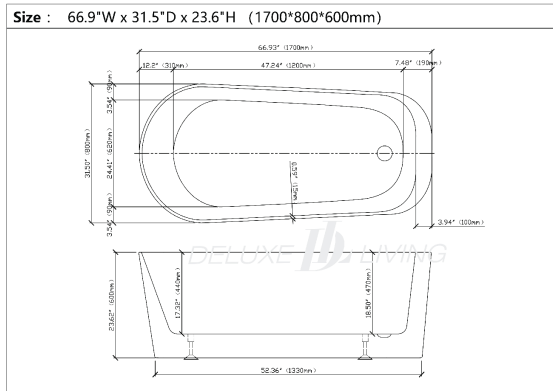

Freestanding-Tub BT0007-B

TECHNICAL DRAWING REQUIREMENTS
BATHTUB

DELUXE  LIVING

Product name: Freestanding-Tub BT0007-B

Model: BT0007-B

Size: 66.9"W x 31.5"D x 23.6"H

Product Features:

- Made of high-gloss acrylic
- Integrated overflow
- Come with a pop up drain
- UPC certified
- Center drain