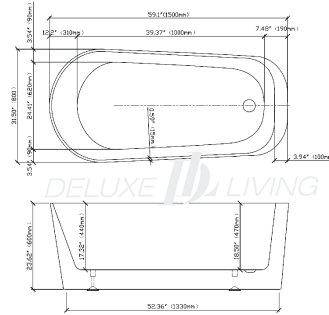

Freestanding Tub BT0007-A

TECHNICAL DRAWING REQUIREMENTS
BATHTUB

DELUXE  LIVING

Size : 59.1"W x 31.5"D x 23.6"H (1500*800*600mm)

Product name: Freestanding Tub BT0007-A

Model: BT0007-A

Size: 59.1"W x 31.5"D x 23.6"H

Product Features:

- Made of high-gloss acrylic
- Integrated overflow
- Come with a pop up drain
- UPC certified
- Center drain