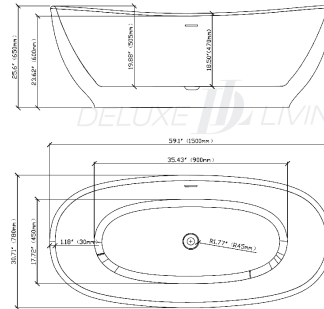

## Freestanding Tub BT0006-A

TECHNICAL DRAWING REQUIREMENTS  
BATHTUB

DELUXE  LIVING

Size : 59.1"W x 30.71"D x 25.6"H (1500\*780\*650mm)

**Product name:** Freestanding Tub BT0006-A

**Model:** BT0006-A

**Size:** 59.1"W x 30.7"D x 25.6"H

### Product Features:

- Made of high-gloss acrylic
- Integrated overflow
- Come with a pop up drain
- UPC certified
- Center drain