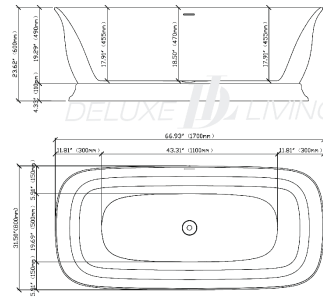

Freestanding Tub BT0005-B

TECHNICAL DRAWING REQUIREMENTS
BATHTUB

DELUXE  LIVING

Size : 66.9"W x 31.5"D x 23.6"H (1700*800*600mm)

Product name: Freestanding Tub BT0005-B

Model: BT0005-B

Size: 66.9"W x 31.5"D x 23.6"H

Product Features:

- Made of high-gloss acrylic
- Integrated overflow
- Come with a pop up drain
- UPC certified
- Center drain