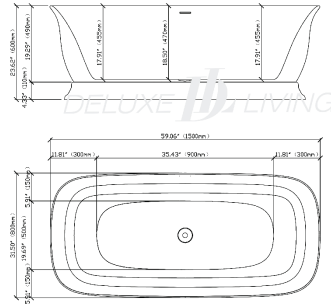

Freestanding Tub BT0005-A

TECHNICAL DRAWING REQUIREMENTS
BATHTUB

DELUXE  LIVING

Size : 59.1"W x 31.5"D x 23.6"H (1500*800*600mm)

Product name: Freestanding Tub BT0005-A

Model: BT0005-A

Size: 59.1"W x 31.5"D x 23.6"H

Product Features:

- Made of high-gloss acrylic
- Integrated overflow
- Come with a pop up drain
- UPC certified
- Center drain