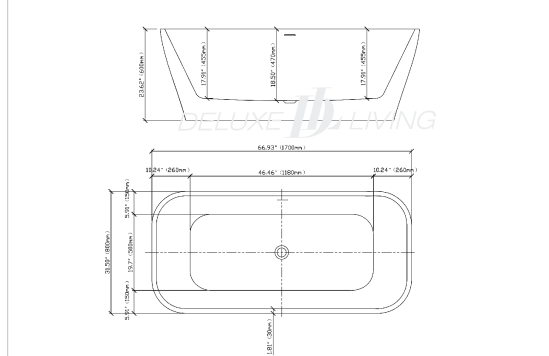

## Freestanding Tub BT0004-B

TECHNICAL DRAWING REQUIREMENTS  
BATHTUB

DELUXE  LIVING

Size : 66.9"W x 31.5"D x 23.6"H (1700\*800\*600mm)

**Product name:** Freestanding Tub BT0004-B

**Model:** BT0004-B

**Size:** 66.9"W x 31.5"D x 23.6"H

### Product Features:

- Made of high-gloss acrylic
- Integrated overflow
- Come with a pop up drain
- UPC certified
- Center drain