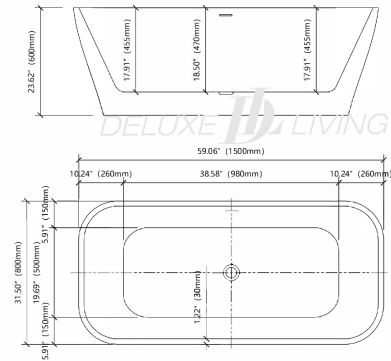

## Freestanding Tub BT0004-A

TECHNICAL DRAWING REQUIREMENTS  
BATHTUB

DELUXE  LIVING

Size : 59.1"W x 31.5"D x 23.6"H (1500\*800\*600mm)

**Product name:** Freestanding Tub BT0004-A

**Model:** BT0004-A

**Size:** 59.1"W x 31.5"D x 23.6"H

**Product Features:**

- Made of high-gloss acrylic
- Integrated overflow
- Come with a pop up drain
- UPC certified
- Center drain