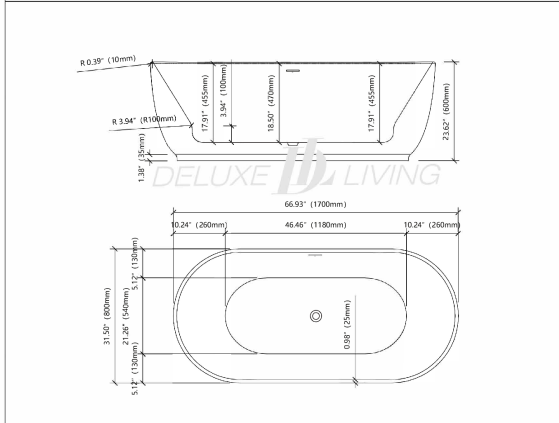

Freestanding Tub BT0003-B

TECHNICAL DRAWING REQUIREMENTS
BATHTUB

DELUXE  LIVING

Size : 66.9"W x 31.5"D x 23.6"H (1700*800*600mm)

Product name: Freestanding Tub BT0003-B

Model: BT0003-B

Size: 66.9"W x 31.5"D x 23.6"H

Product Features:

- Made of high-gloss acrylic
- Integrated overflow
- Come with a pop up drain
- UPC certified
- Center drain