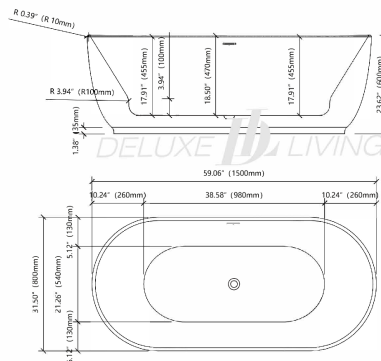

Freestanding Tub BT0003-A

TECHNICAL DRAWING REQUIREMENTS
BATHTUB

DELUXE  LIVING

Size : 59.1"W x 31.5"D x 23.6"H (1500*800*600mm)

Product name: Freestanding Tub BT0003-A

Model: BT0003-A

Size: 59.1"W x 31.5"D x 23.6"H

Product Features:

- Made of high-gloss acrylic
- Integrated overflow
- Come with a pop up drain
- UPC certified
- Center drain