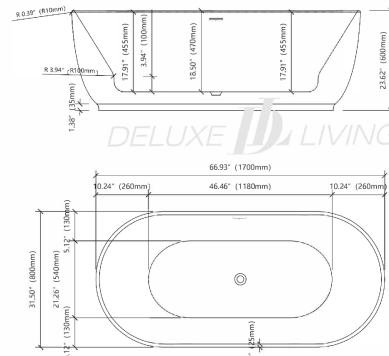

Freestanding Tub BT0002-B

TECHNICAL DRAWING REQUIREMENTS
BATHTUB

DELUXE  LIVING

Size : 66.9"W x 31.5"D x 23.6"H (1700*800*600mm)

Product name: Freestanding Tub BT0002-B

Model: BT0002-B

Size: 66.9"W x 31.5"D x 23.6"H

Product Features:

- Made of high-gloss acrylic
- Integrated overflow
- Come with a pop up drain
- UPC certified
- Center drain