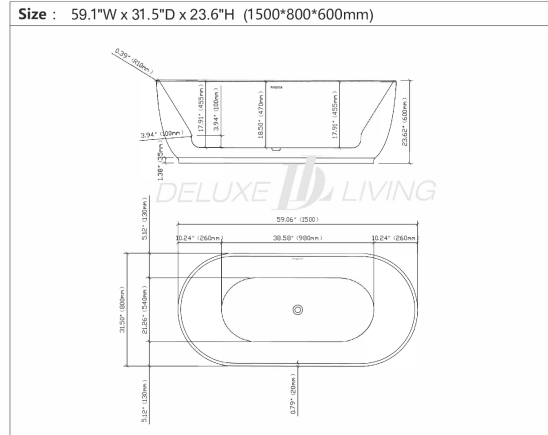

## Freestanding Tub BT0002-A

TECHNICAL DRAWING REQUIREMENTS  
BATHTUB

DELUXE  LIVING

Size : 59.1"W x 31.5"D x 23.6"H (1500\*800\*600mm)

**Product name:** Freestanding Tub BT0002-A

**Model:** BT0002-A

**Size:** 59.1"W x 31.5"D x 23.6"H

**Product Features:**

- Made of high-gloss acrylic
- Integrated overflow
- Come with a pop up drain
- UPC certified
- Center drain