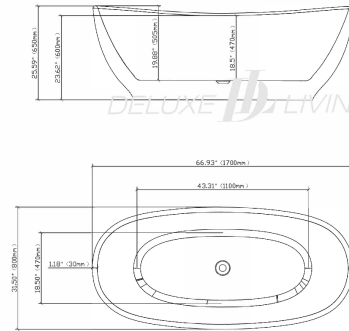

Freestanding Tub BT0001-B

TECHNICAL DRAWING REQUIREMENTS
BATHTUB

DELUXE  LIVING

Size : 66.9"W x 31.5"D x 25.6"H (1700*800*650mm)

Product name: Freestanding Tub BT0001-B

Model: BT0001-B

Size: 66.9"W x 31.5"D x 25.6"H

Product Features:

- Made of high-gloss acrylic
- Integrated overflow
- Come with a pop up drain
- UPC certified
- Center drain