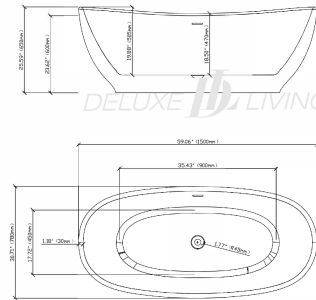

Freestanding Tub BT0001-A

TECHNICAL DRAWING REQUIREMENTS
BATHTUB

DELUXE  LIVING

Size : 59.1"W x 30.7"D x 25.6"H (1500*780*650mm)

Product name: Freestanding Tub BT0001-A

Model: BT0001-A

Size: 59.1"W x 30.7"D x 25.6"H

Product Features:

- Made of high-gloss acrylic
- Integrated overflow
- Come with a pop up drain
- UPC certified
- Center drain