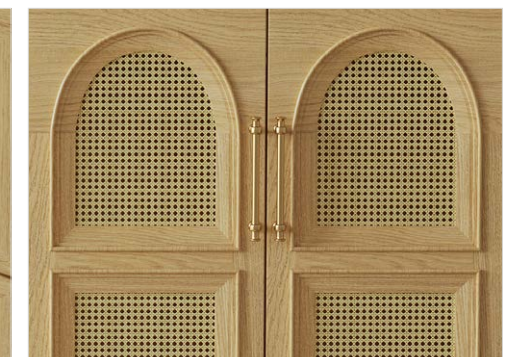

**Béziers-48**  
49"W x 22"D x 34.5"H

**Béziers-60**  
61"W x 22"D x 34.5"H

**Béziers-72**  
73"W x 22"D x 34.5"H

White Travertine  
Sintered Stone Top

Brushed Gold Handles

Arched Rattan Doors