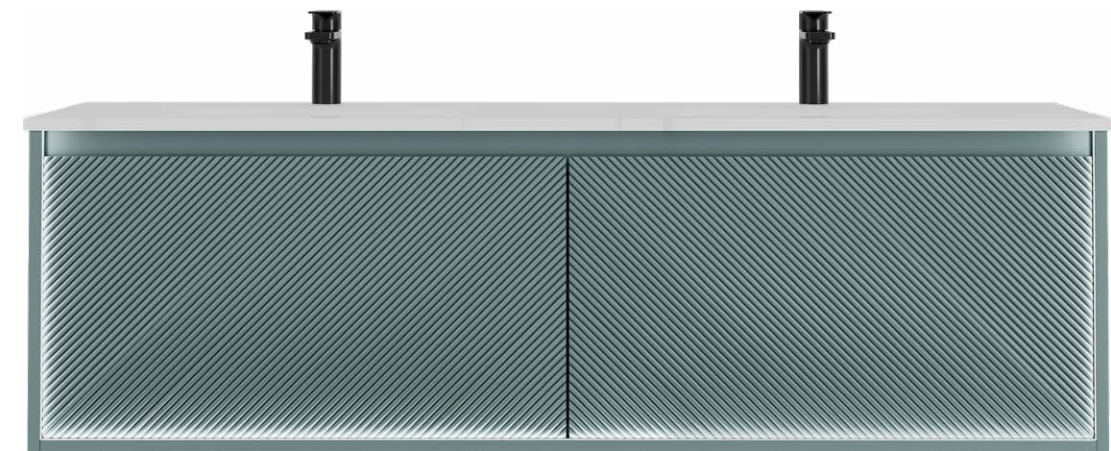

## Product Features

Sintered stone integrated vanity top  
Solid wood structure, Sea green paint finish

Product Info

Video