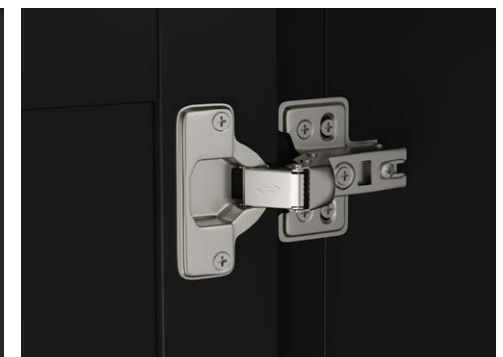

## Product Features

Dureté Top  
MDF structure, RTF & Melamine finish

**Eclipse-36**  
37"W x 19"D x 34.5"H

Dureté Top

Brushed Gold Finish Hardware

Soft Door Hinges

0.78-in Thick Dureté Top

Length	25"	31"	37"	43"	49"	61"
Width	19"	22"				