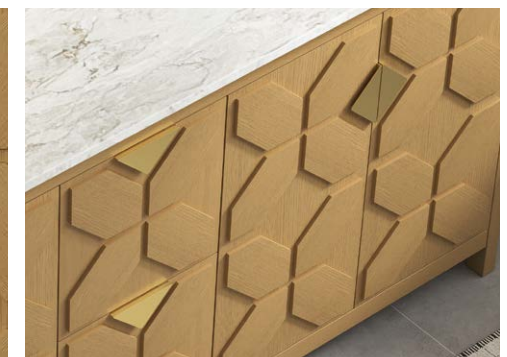

**Nicopolis-60**  
61"W x 22"D x 34.5"H

**Nicopolis-72**  
73"W x 22"D x 34.5"H

Mare Nubium Quartz Top

Bronze Handles

Petal Shape Oak Wood Veneer Doors

**Product Features**

Quartz top with 4-in backsplash  
Solid wood frame structure, Steel blue paint finish