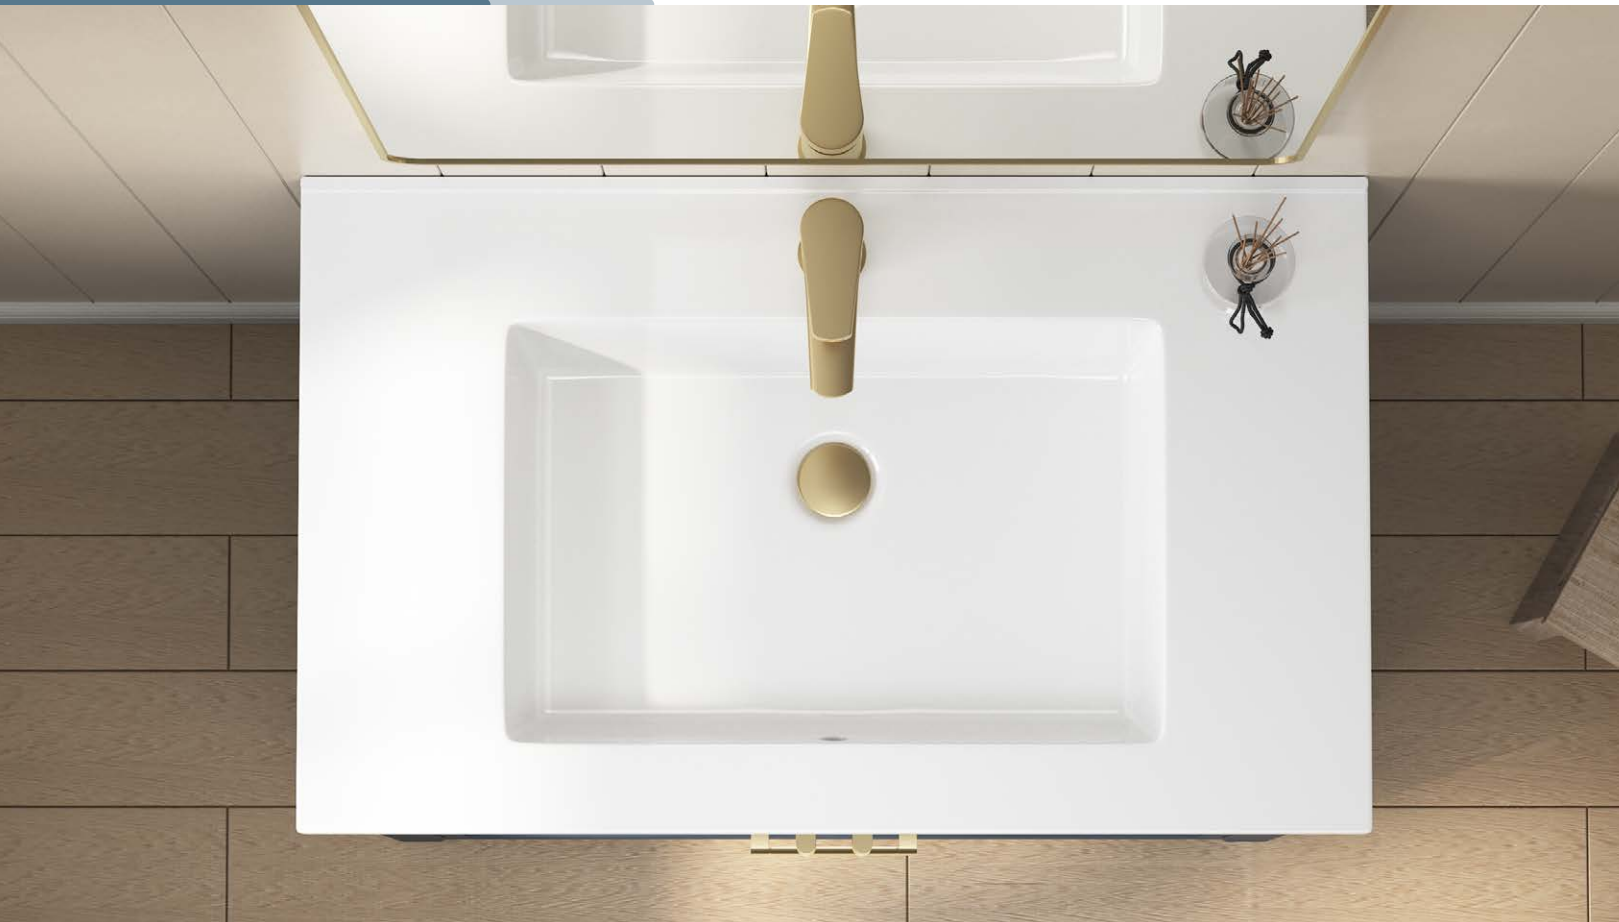

Eclipse-36
37"W x 19"D x 34.5"H