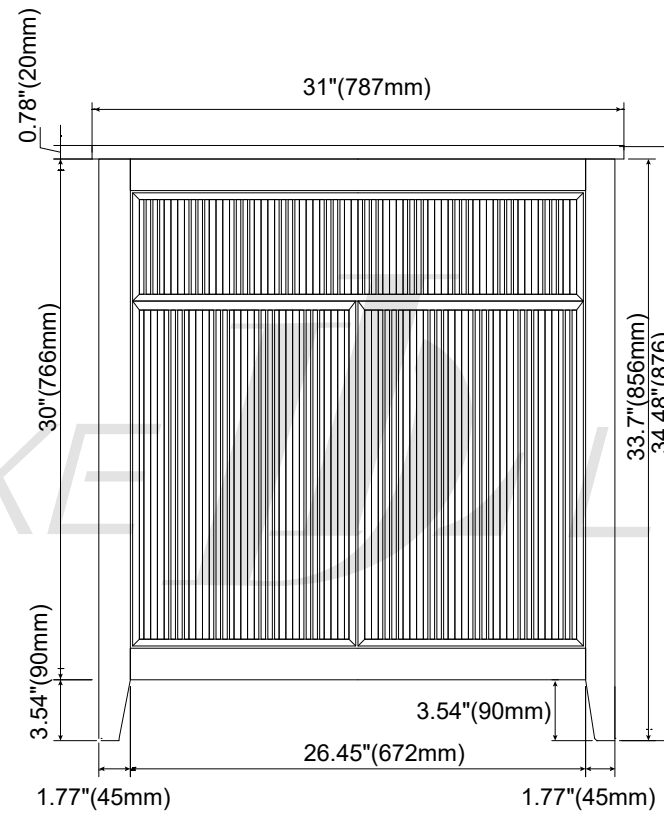

Whitehouse-V24019-30LO

TOP VIEW

FRONT VIEW

SIDE VIEW