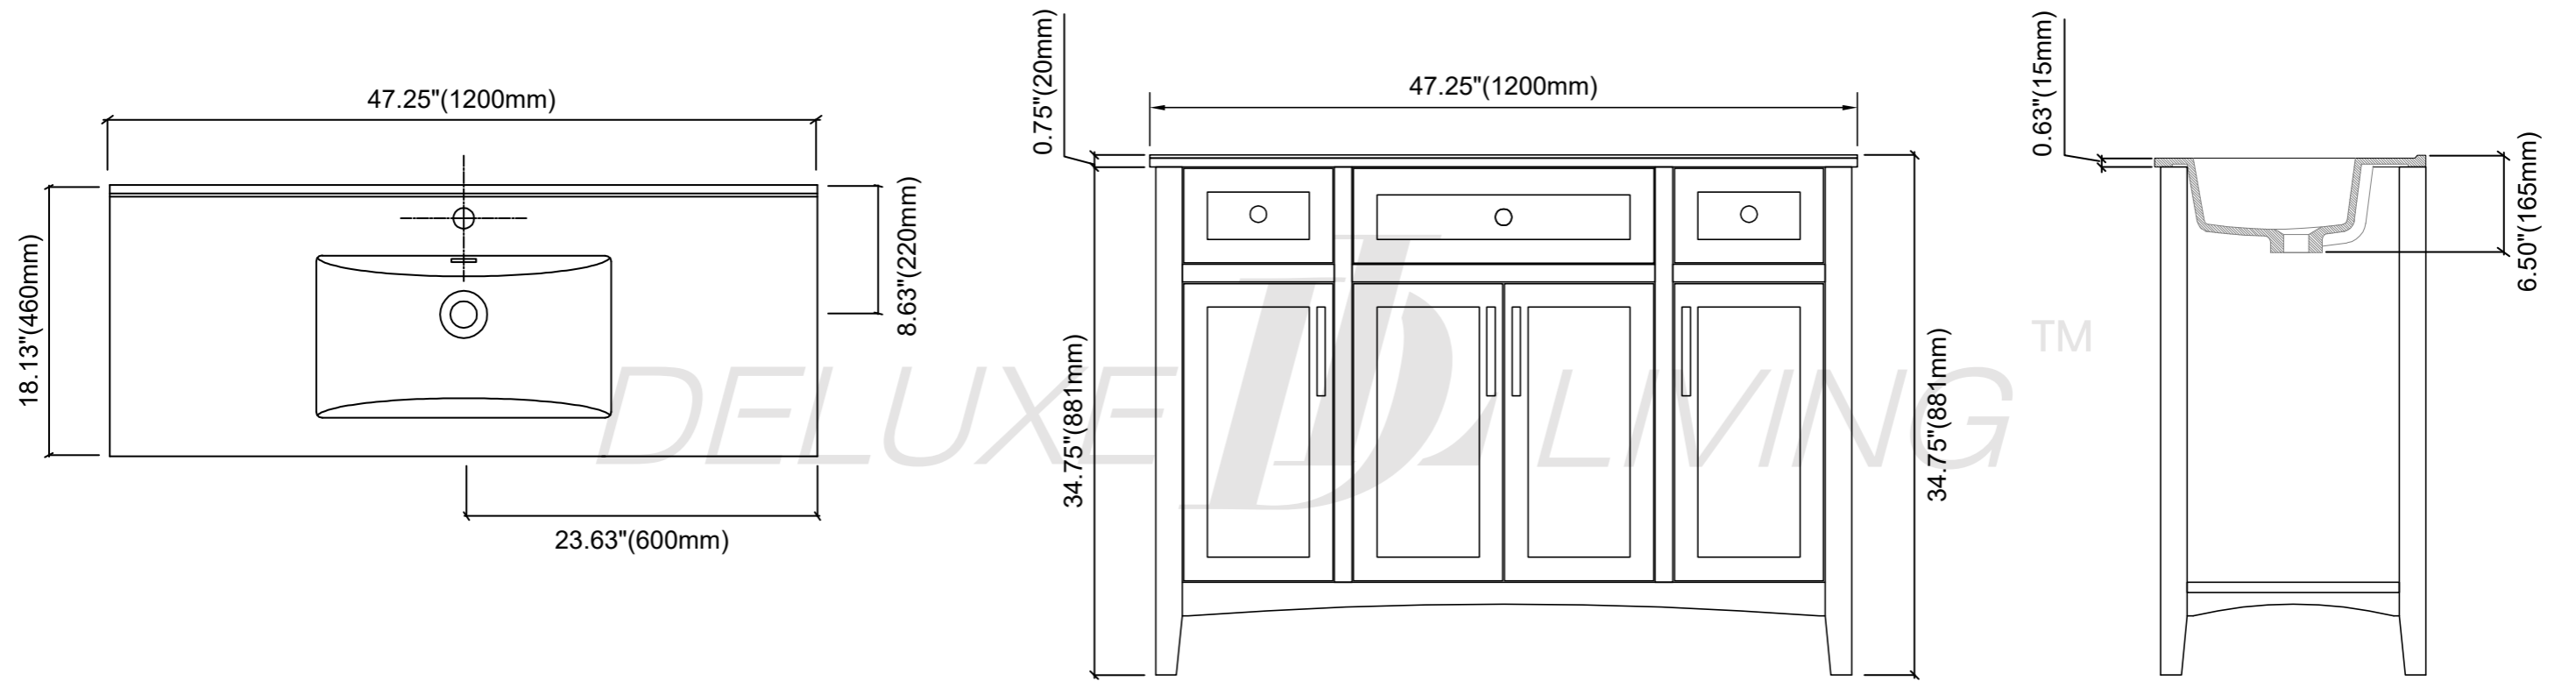

# Paterson-48"Vanity combo drawing

TOP VIEW

FRONT VIEW

SIDE VIEW