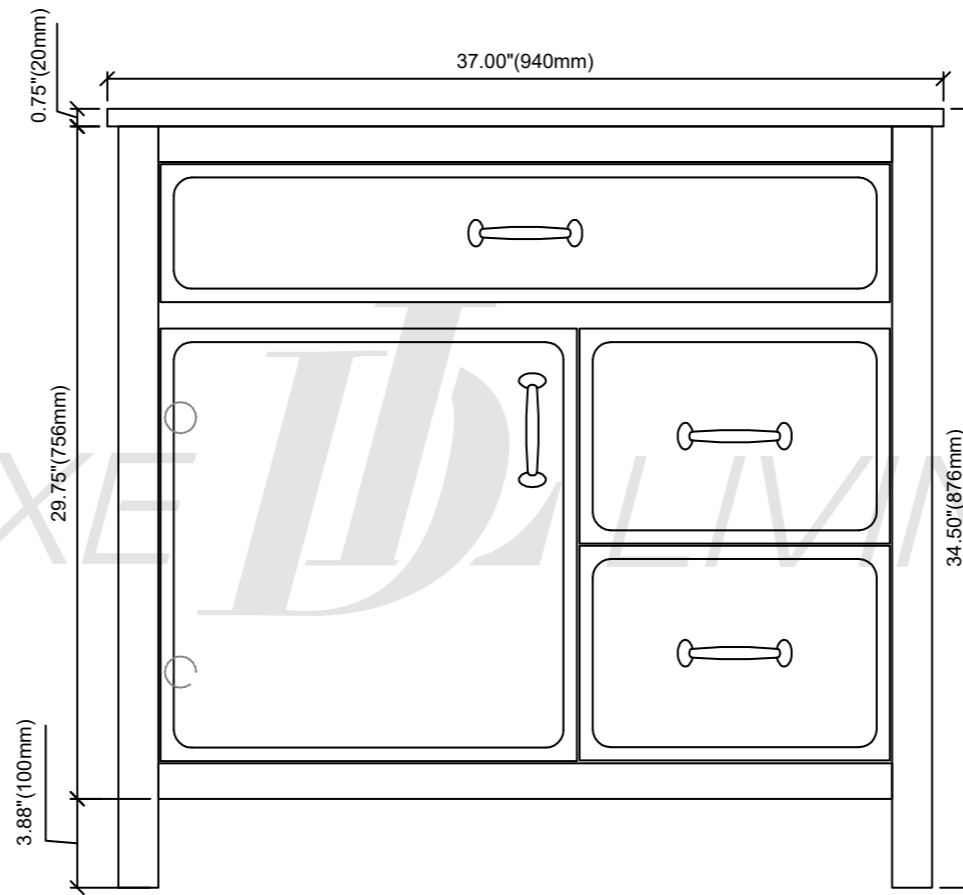

Morse-36"Vanity combo drawing

TOP VIEW

FRONT VIEW

SIDE VIEW