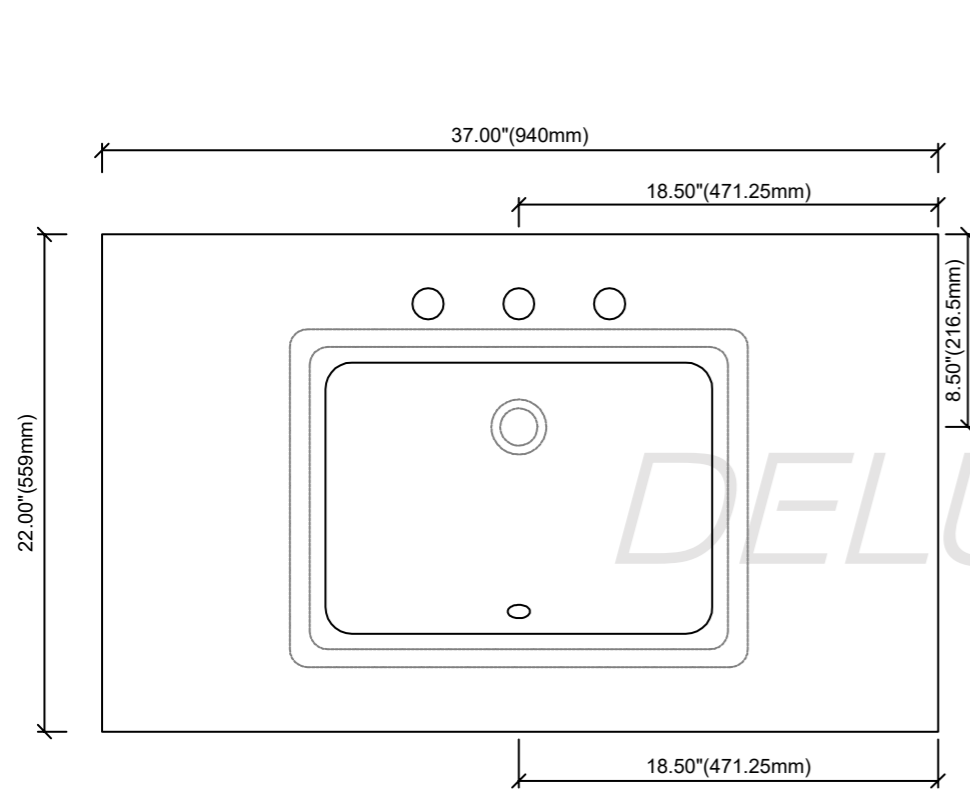

Morse-36"Vanity combo drawing

TOP VIEW

FRONT VIEW

SIDE VIEW