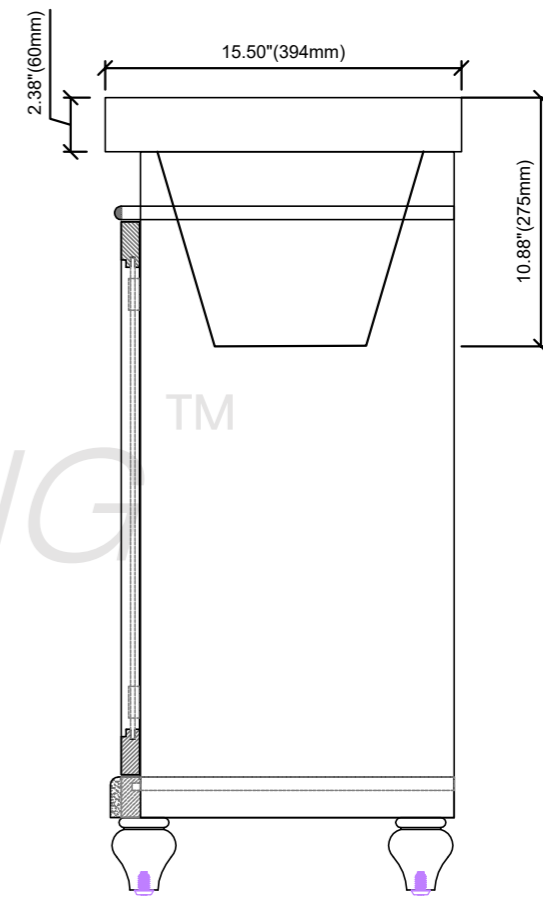

# Alton-20"Vanity combo drawing

TOP VIEW

FRONT VIEW

SIDE VIEW