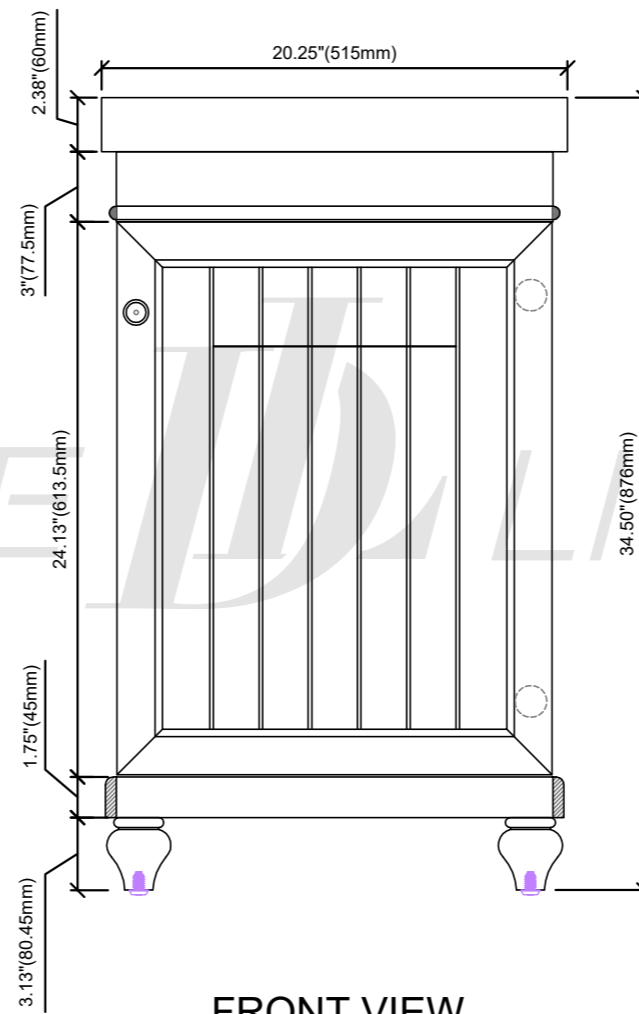

# Alton-20"Vanity combo drawing

TOP VIEW

FRONT VIEW

SIDE VIEW