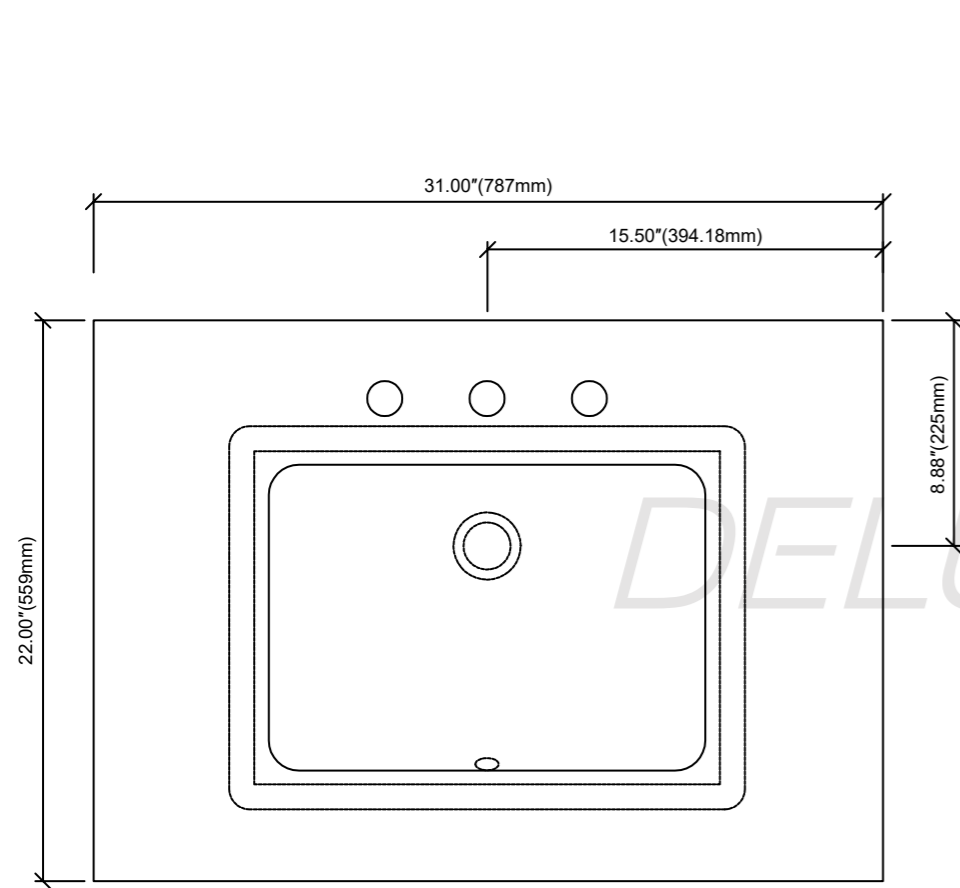

Salina-30"Vanity combo drawing

TOP VIEW

FRONT VIEW

SIDE VIEW