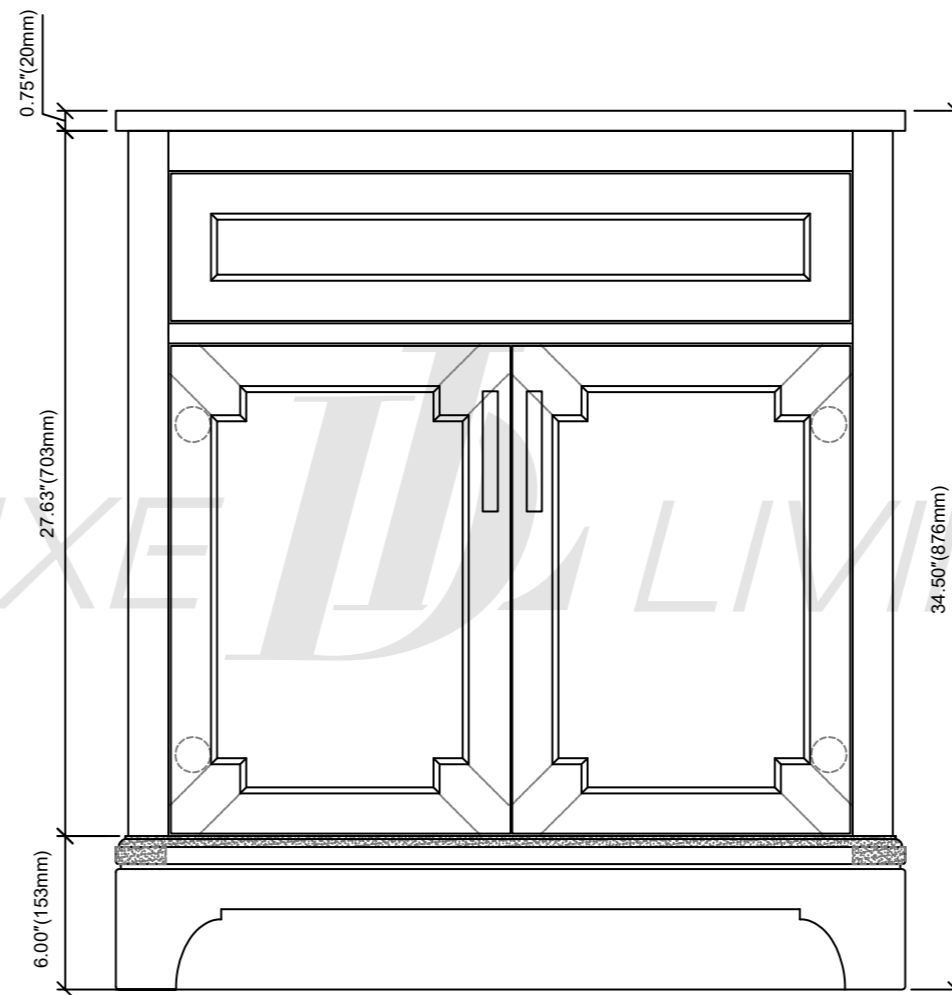

Salina-30"Vanity combo drawing

TOP VIEW

FRONT VIEW

SIDE VIEW