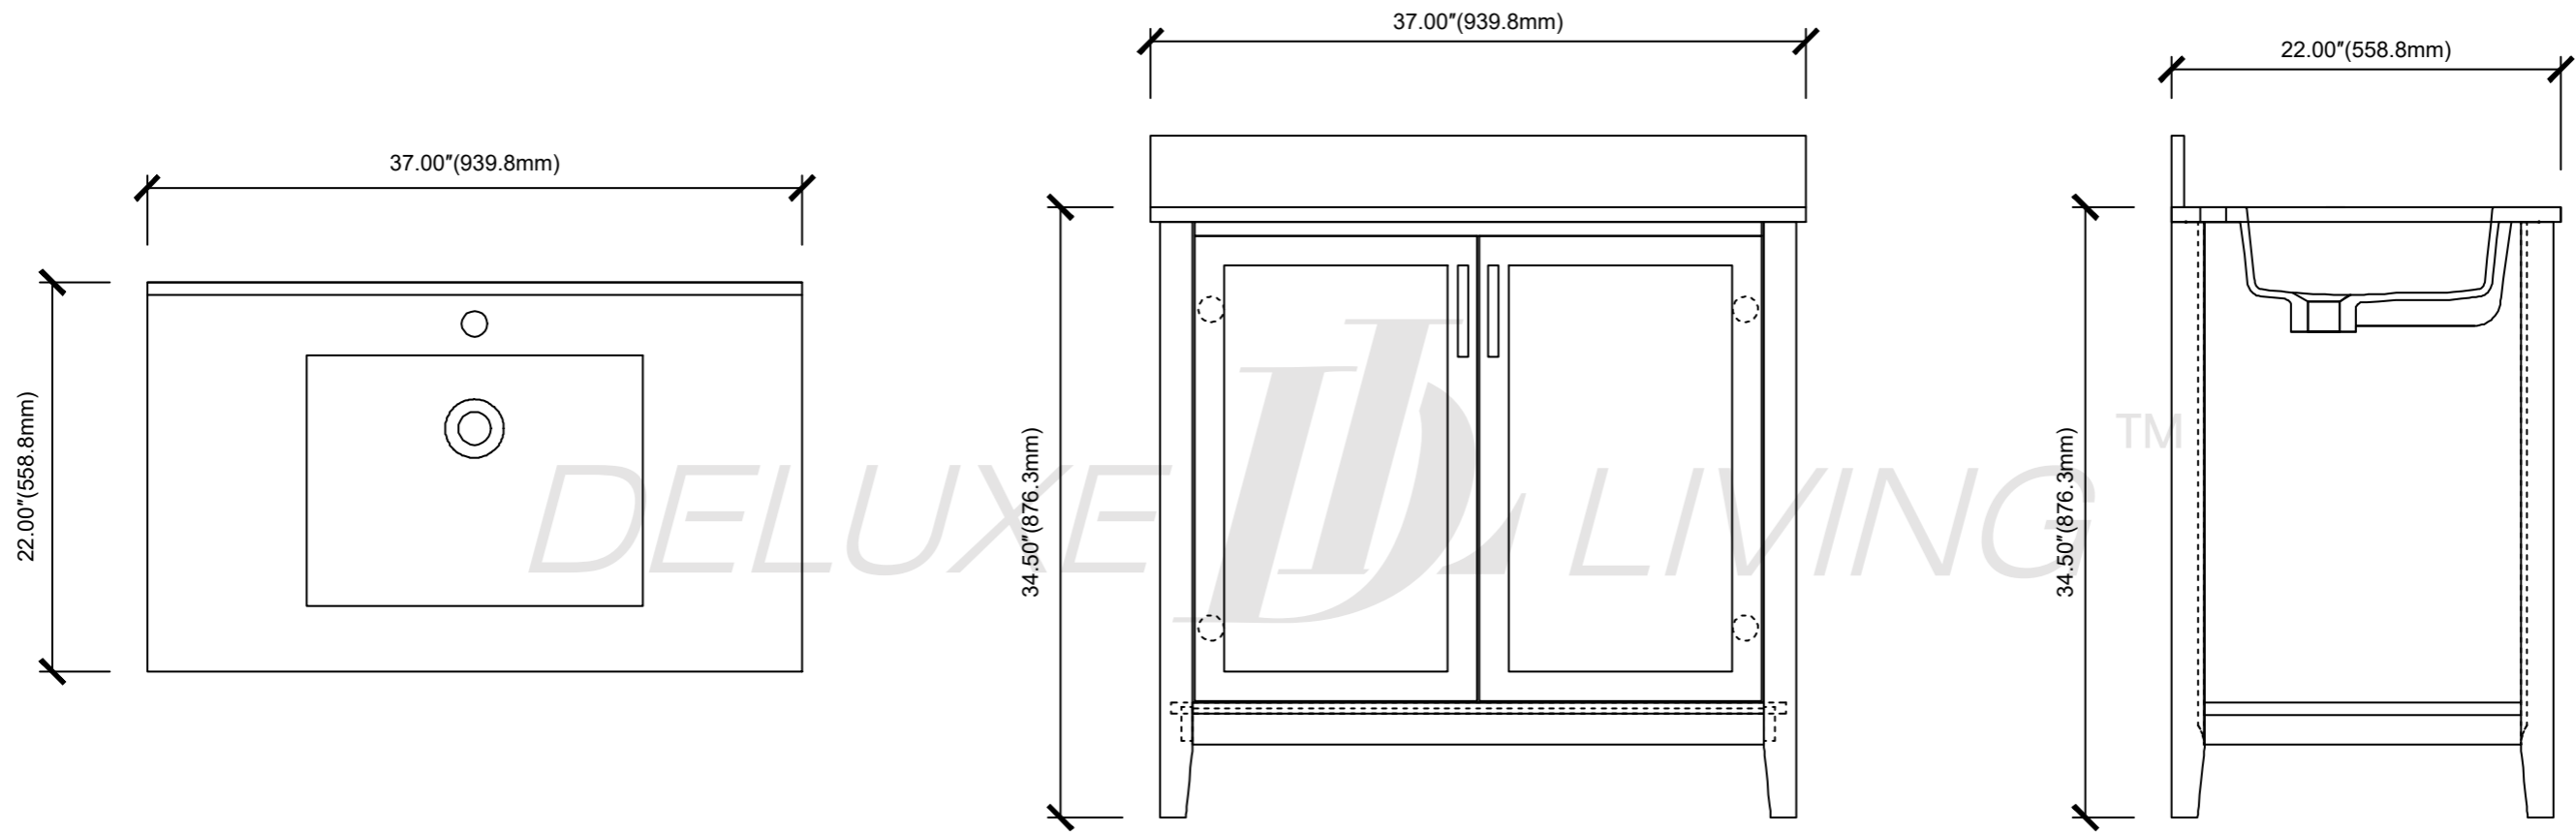

Trenton-36"Vanity combo drawing

TOP VIEW

FRONT VIEW

SIDE VIEW