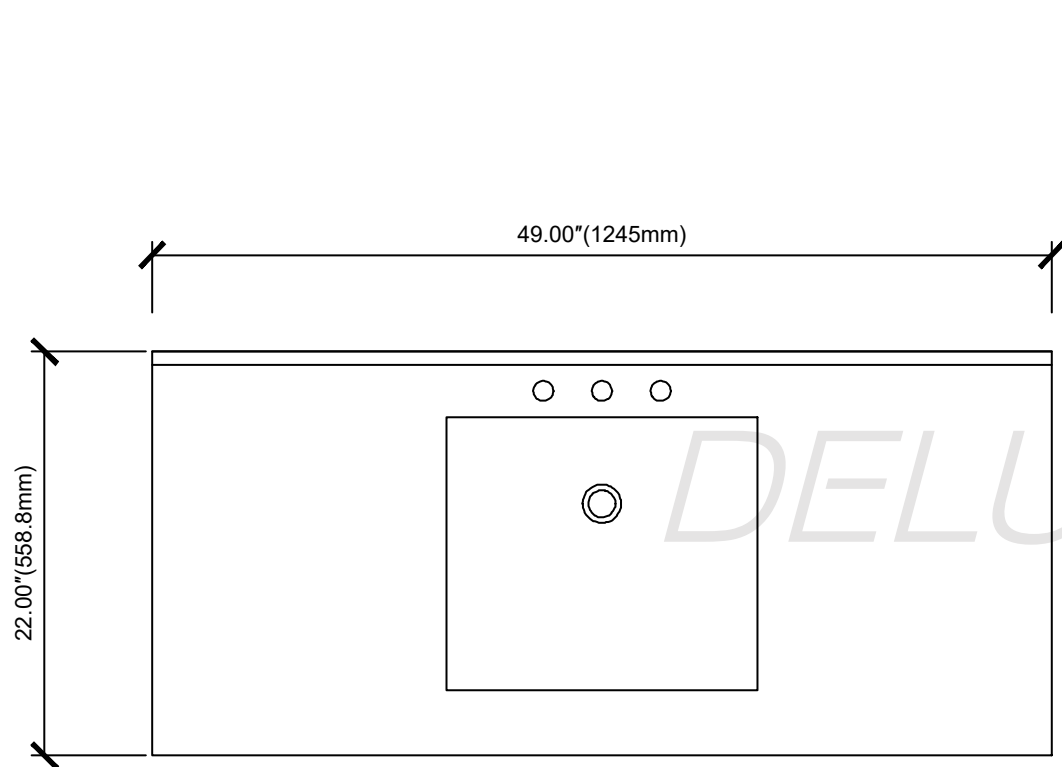

Trenton-48"Vanity combo drawing

TOP VIEW

FRONT VIEW

SIDE VIEW