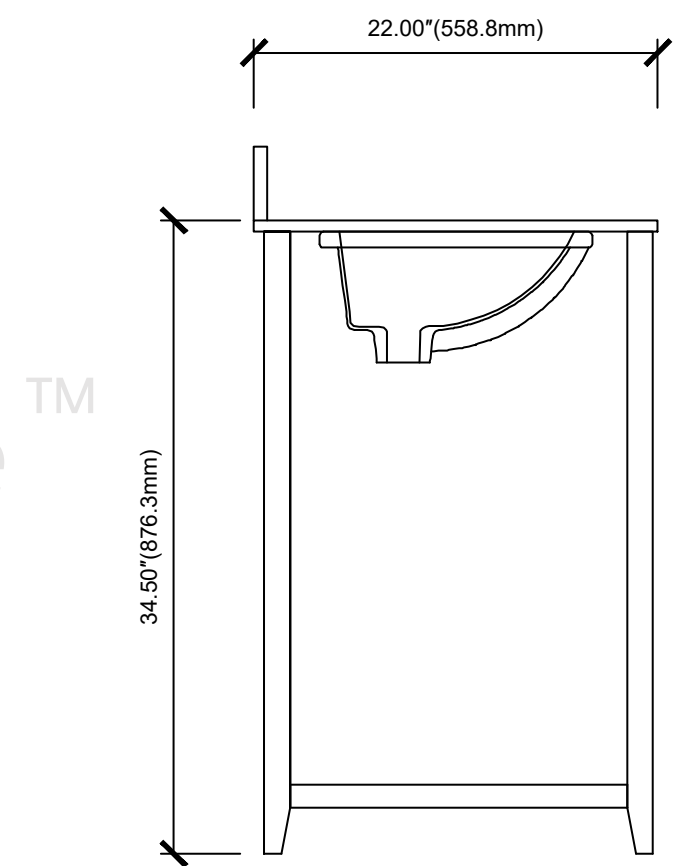

Trenton-48"Vanity combo drawing

TOP VIEW

FRONT VIEW

SIDE VIEW