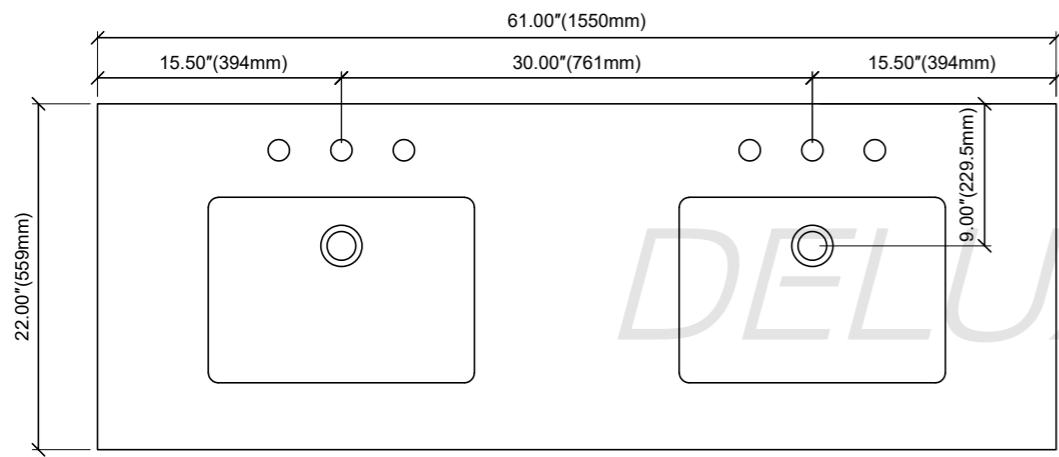

Salina-60"Vanity combo drawing

TOP VIEW

FRONT VIEW

SIDE VIEW