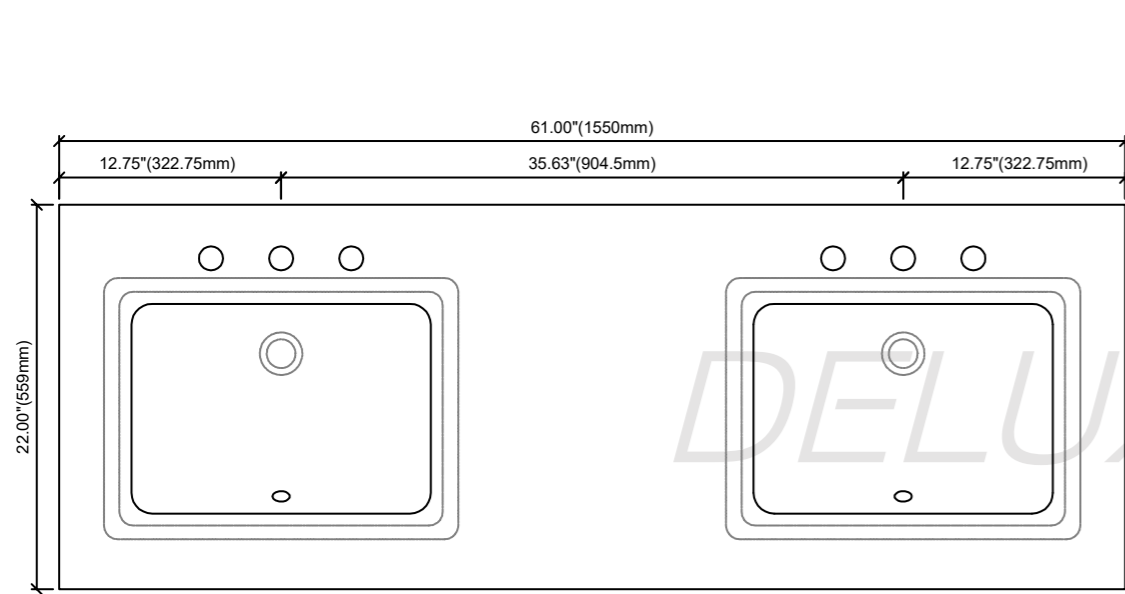

Oswego-60"Vanity combo drawing

TOP VIEW

FRONT VIEW

SIDE VIEW