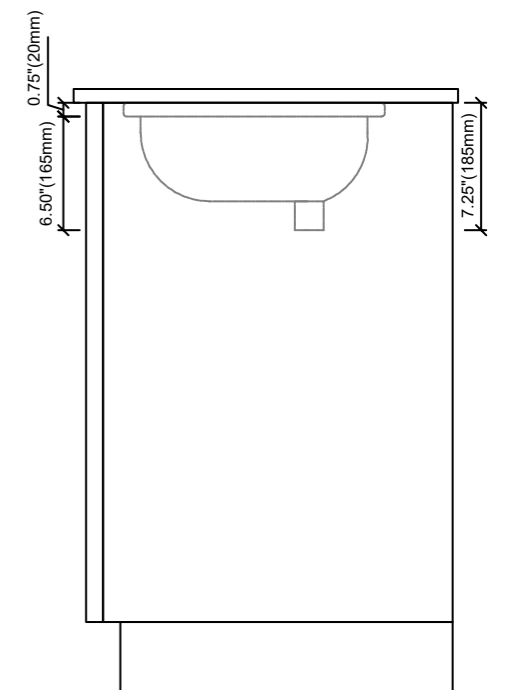

Oswego-60"Vanity combo drawing

TOP VIEW

FRONT VIEW

SIDE VIEW