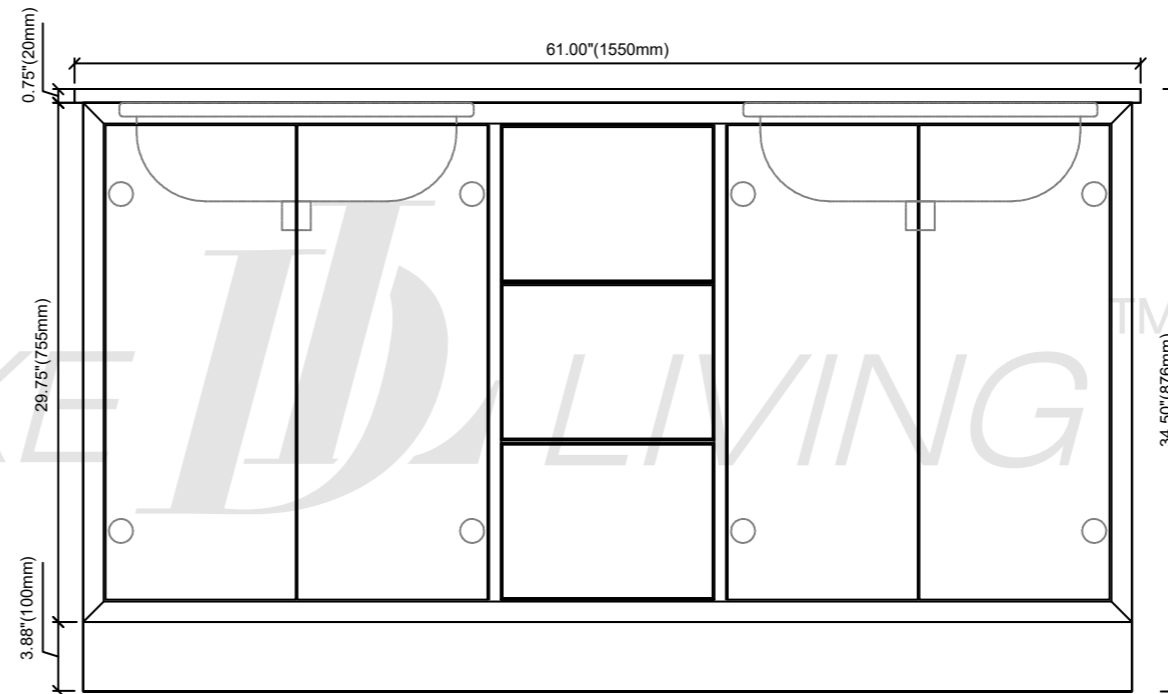

Oswego-60"Vanity combo drawing

TOP VIEW

FRONT VIEW

SIDE VIEW